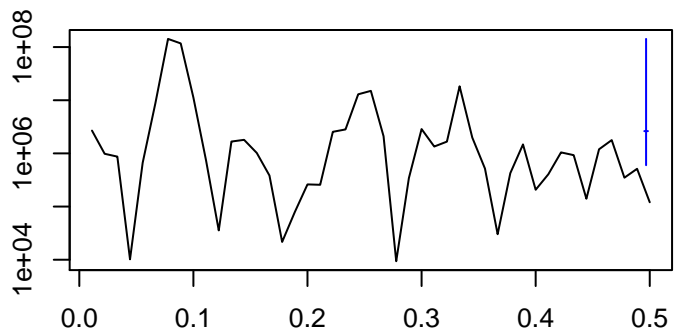

Observed

frequency
bandwidth = 0.00321

Trend

frequency
bandwidth = 0.00321

Seasonal

frequency
bandwidth = 0.00321

Remainder

frequency
bandwidth = 0.00321