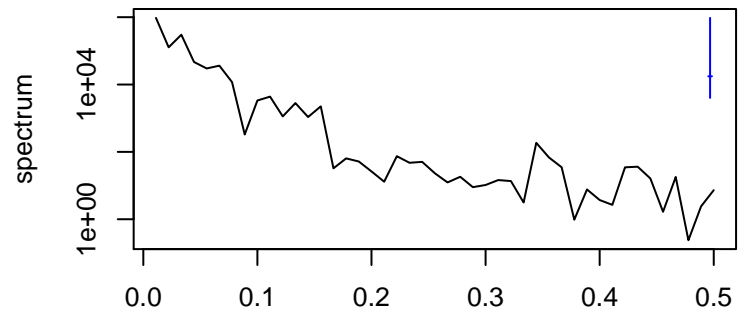

Observed

frequency
bandwidth = 0.00321

Trend

frequency
bandwidth = 0.00321

Seasonal

frequency
bandwidth = 0.00321

Remainder

frequency
bandwidth = 0.00321