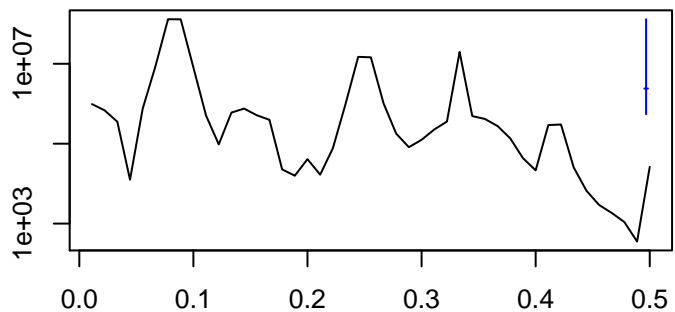

Observed

frequency
bandwidth = 0.00321

Trend

frequency
bandwidth = 0.00321

Seasonal

frequency
bandwidth = 0.00321

Remainder

frequency
bandwidth = 0.00321