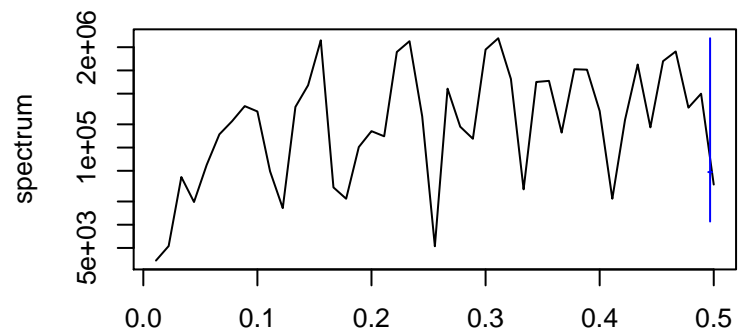

Observed

frequency
bandwidth = 0.00321

Trend

frequency
bandwidth = 0.00321

Seasonal

frequency
bandwidth = 0.00321

Remainder

frequency
bandwidth = 0.00321