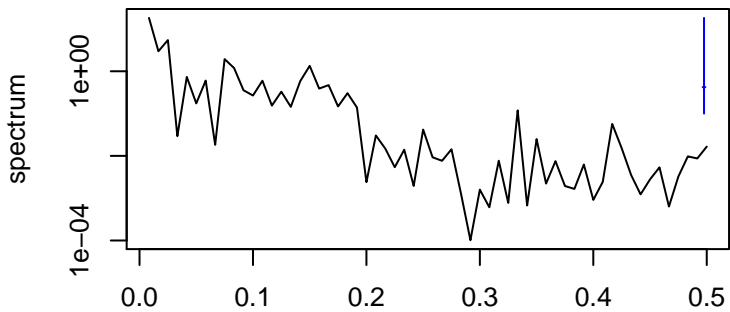

Observed

frequency
bandwidth = 0.00241

Trend

frequency
bandwidth = 0.00267

Seasonal

frequency
bandwidth = 0.00241

Random

frequency
bandwidth = 0.00267