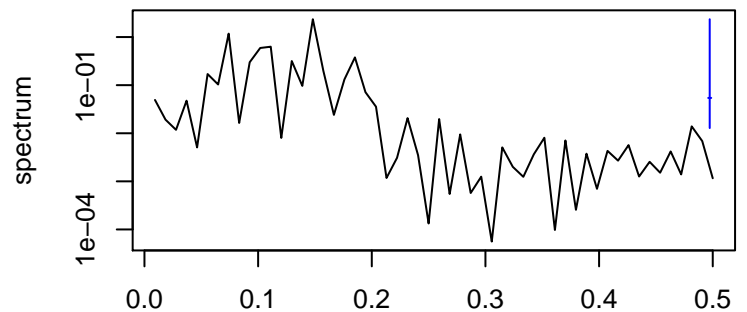

Observed

frequency
bandwidth = 0.00241

Trend

frequency
bandwidth = 0.00267

Seasonal

frequency
bandwidth = 0.00241

Random

frequency
bandwidth = 0.00267