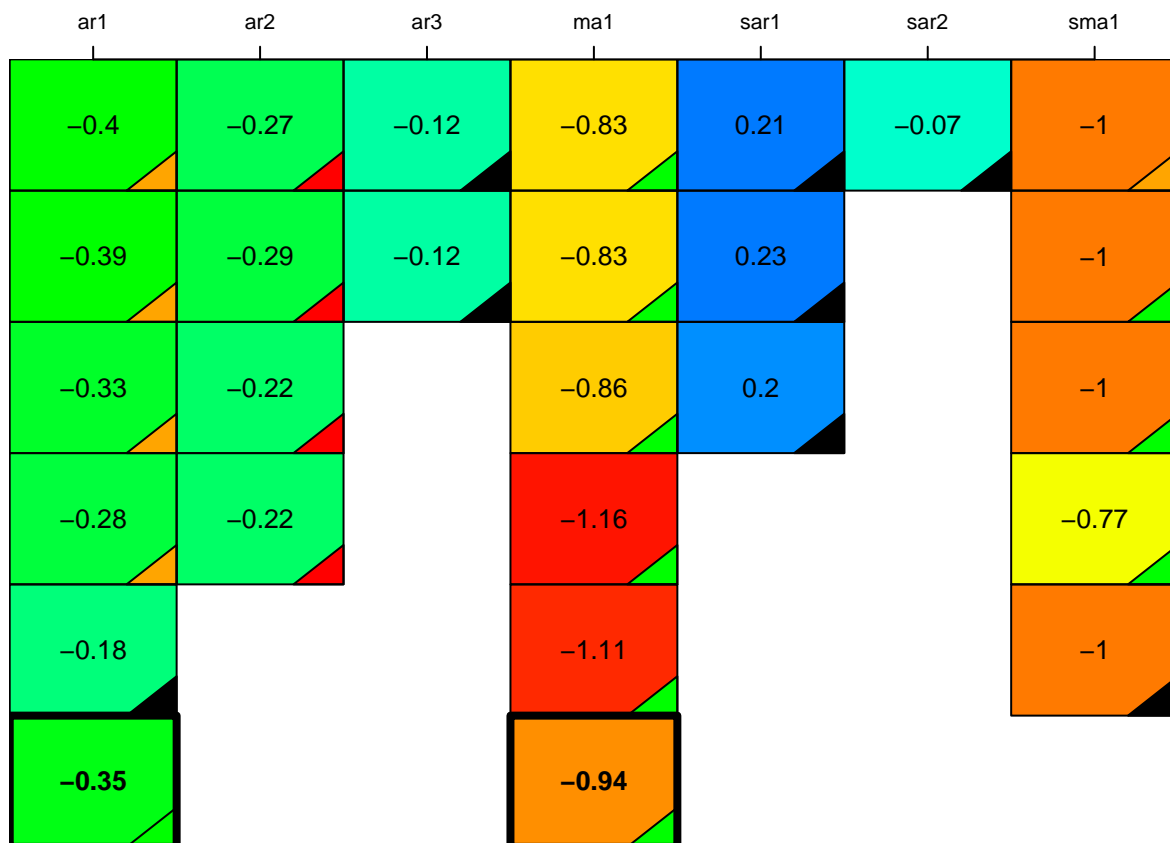

aic

coefficients

p-value