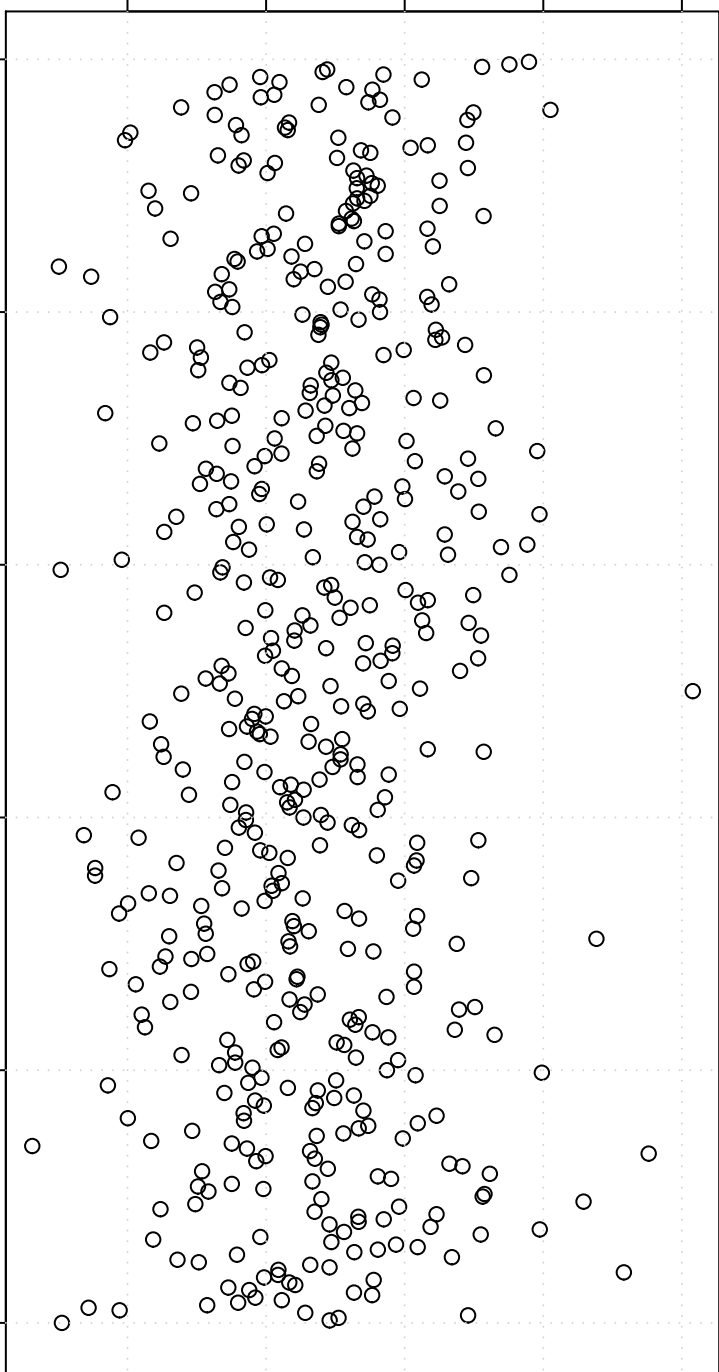

simulated values

16500000

17500000

18500000

0
100
200
300
400
500

Index

Simulation of Mean