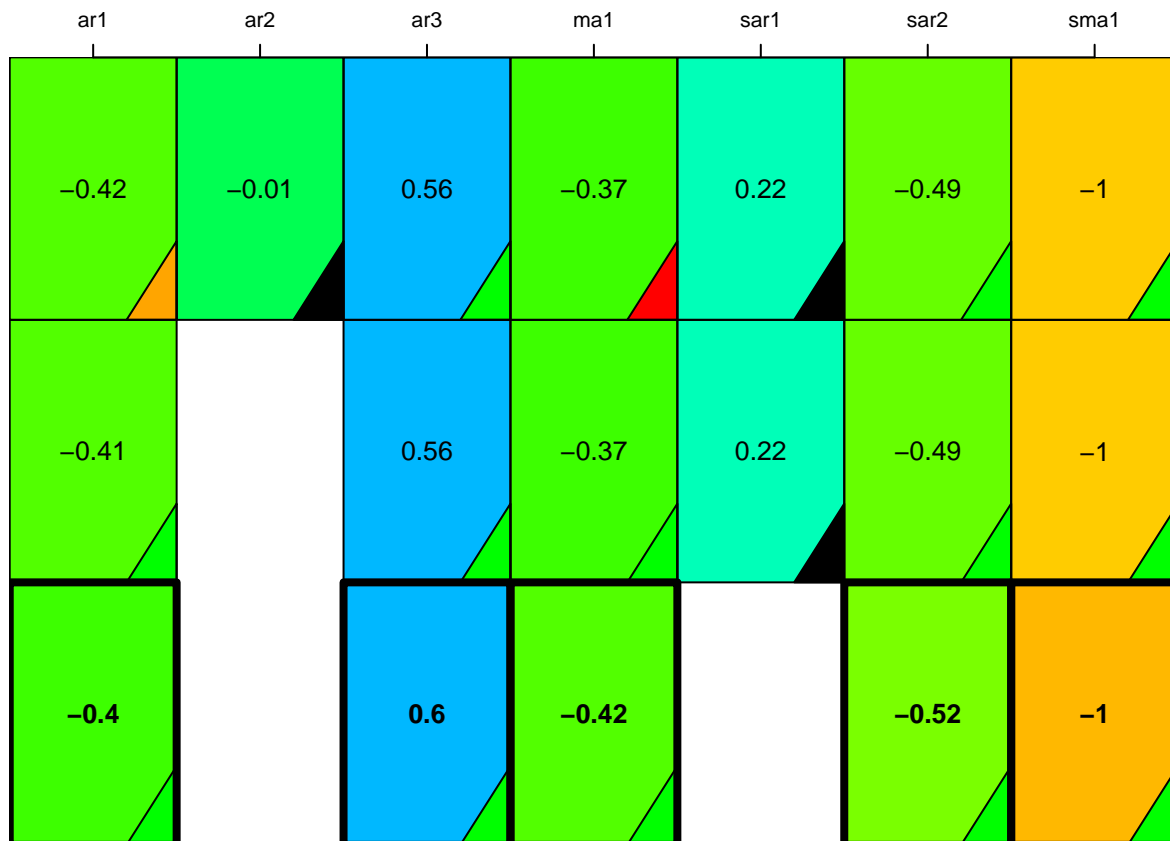

aic

coefficients

p-value