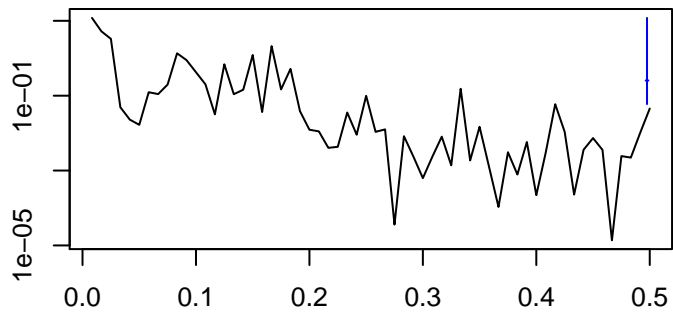

Observed

frequency
bandwidth = 0.00241

Trend

frequency
bandwidth = 0.00241

Seasonal

frequency
bandwidth = 0.00241

Remainder

frequency
bandwidth = 0.00241