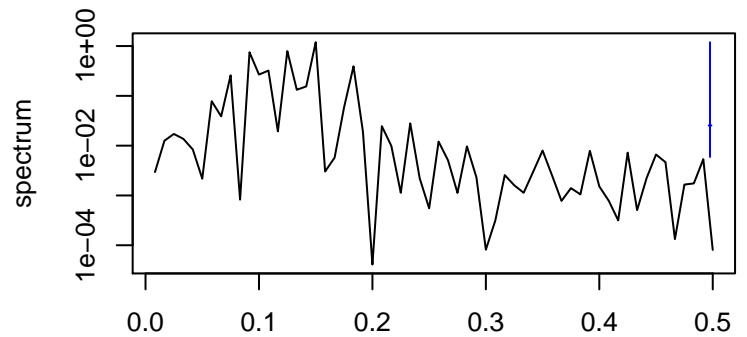

Observed

frequency
bandwidth = 0.00241

Trend

frequency
bandwidth = 0.00241

Seasonal

frequency
bandwidth = 0.00241

Remainder

frequency
bandwidth = 0.00241