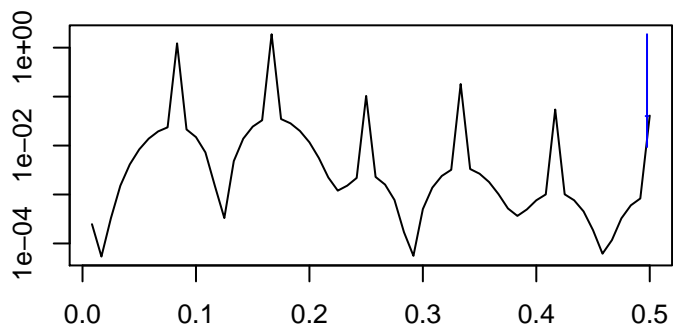

Observed

frequency
bandwidth = 0.00241

Trend

frequency
bandwidth = 0.00241

Seasonal

frequency
bandwidth = 0.00241

Remainder

frequency
bandwidth = 0.00241