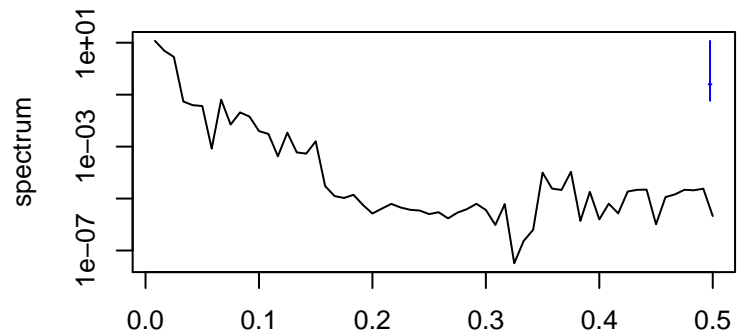

Observed

frequency
bandwidth = 0.00241

Trend

frequency
bandwidth = 0.00241

Seasonal

frequency
bandwidth = 0.00241

Remainder

frequency
bandwidth = 0.00241