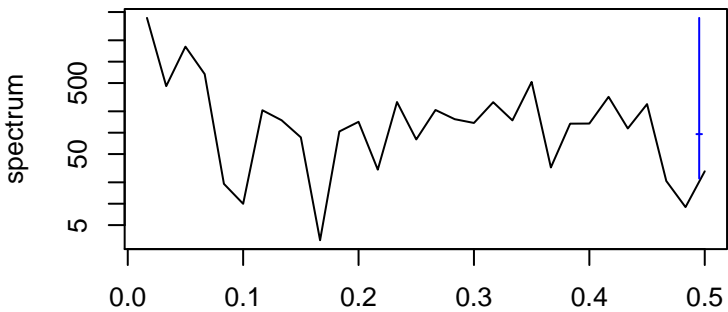

Observed

frequency
bandwidth = 0.00481

Trend

frequency
bandwidth = 0.00481

Seasonal

frequency
bandwidth = 0.00481

Remainder

frequency
bandwidth = 0.00481