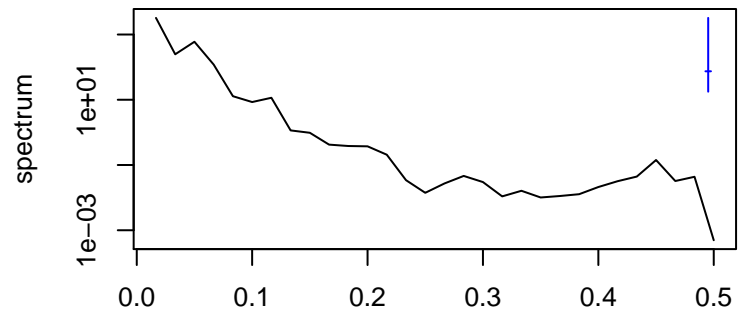

Observed

frequency
bandwidth = 0.00481

Trend

frequency
bandwidth = 0.00481

Seasonal

frequency
bandwidth = 0.00481

Remainder

frequency
bandwidth = 0.00481