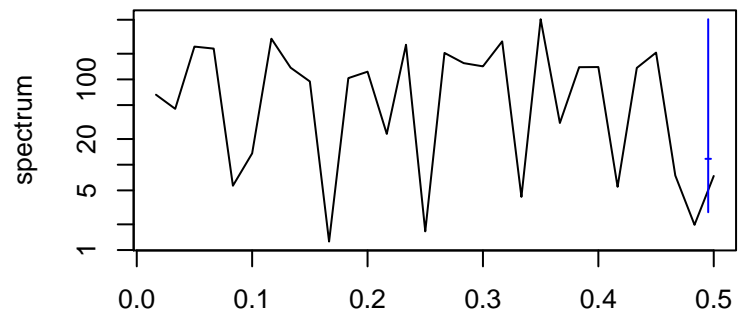

Observed

frequency
bandwidth = 0.00481

Trend

frequency
bandwidth = 0.00481

Seasonal

frequency
bandwidth = 0.00481

Remainder

frequency
bandwidth = 0.00481