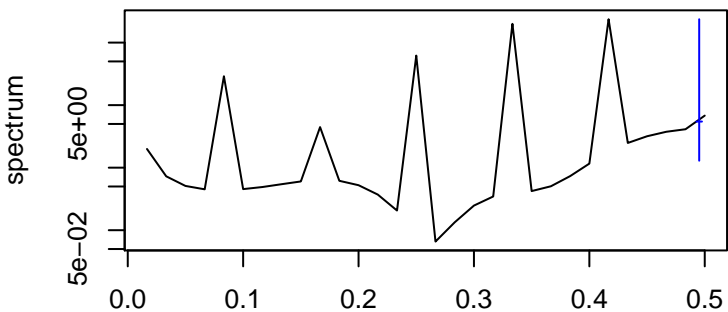

Observed

frequency
bandwidth = 0.00481

Trend

frequency
bandwidth = 0.00481

Seasonal

frequency
bandwidth = 0.00481

Remainder

frequency
bandwidth = 0.00481