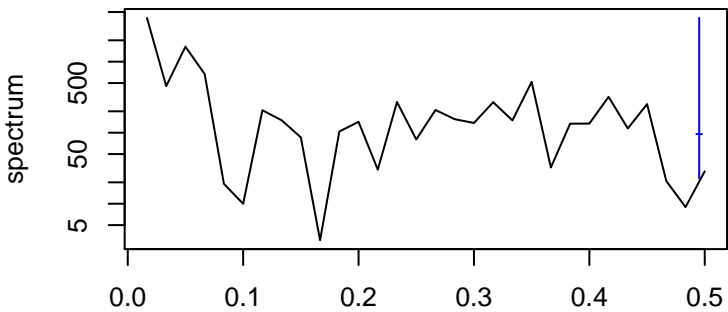

Observed

frequency
bandwidth = 0.00481

Level

frequency
bandwidth = 0.00481

Seasonal

frequency
bandwidth = 0.00481

Standardized Residuals

frequency
bandwidth = 0.00481