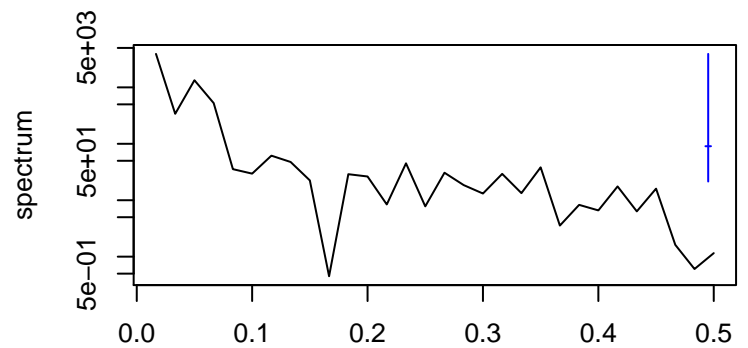

Observed

frequency
bandwidth = 0.00481

Level

frequency
bandwidth = 0.00481

Seasonal

frequency
bandwidth = 0.00481

Standardized Residuals

frequency
bandwidth = 0.00481