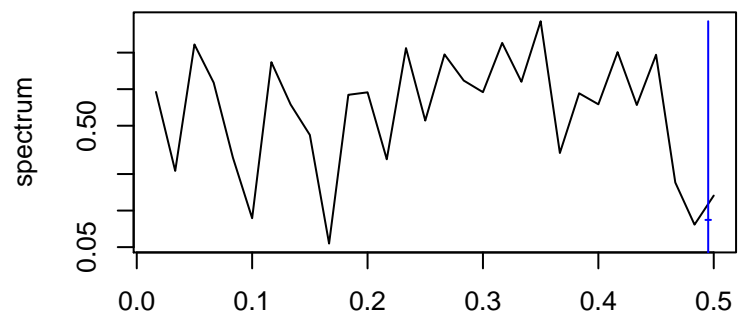

Observed

frequency
bandwidth = 0.00481

Level

frequency
bandwidth = 0.00481

Seasonal

frequency
bandwidth = 0.00481

Standardized Residuals

frequency
bandwidth = 0.00481