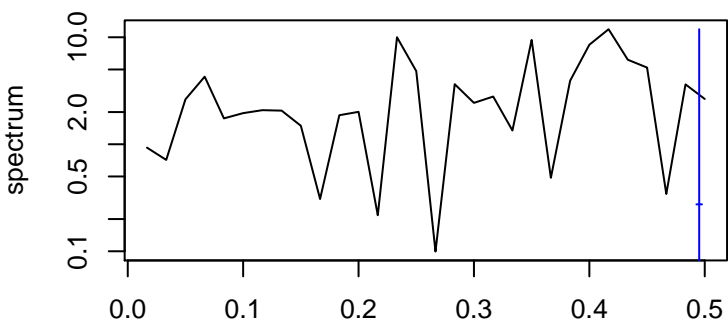

Observed

frequency
bandwidth = 0.00481

Level

frequency
bandwidth = 0.00481

Seasonal

frequency
bandwidth = 0.00481

Standardized Residuals

frequency
bandwidth = 0.00481