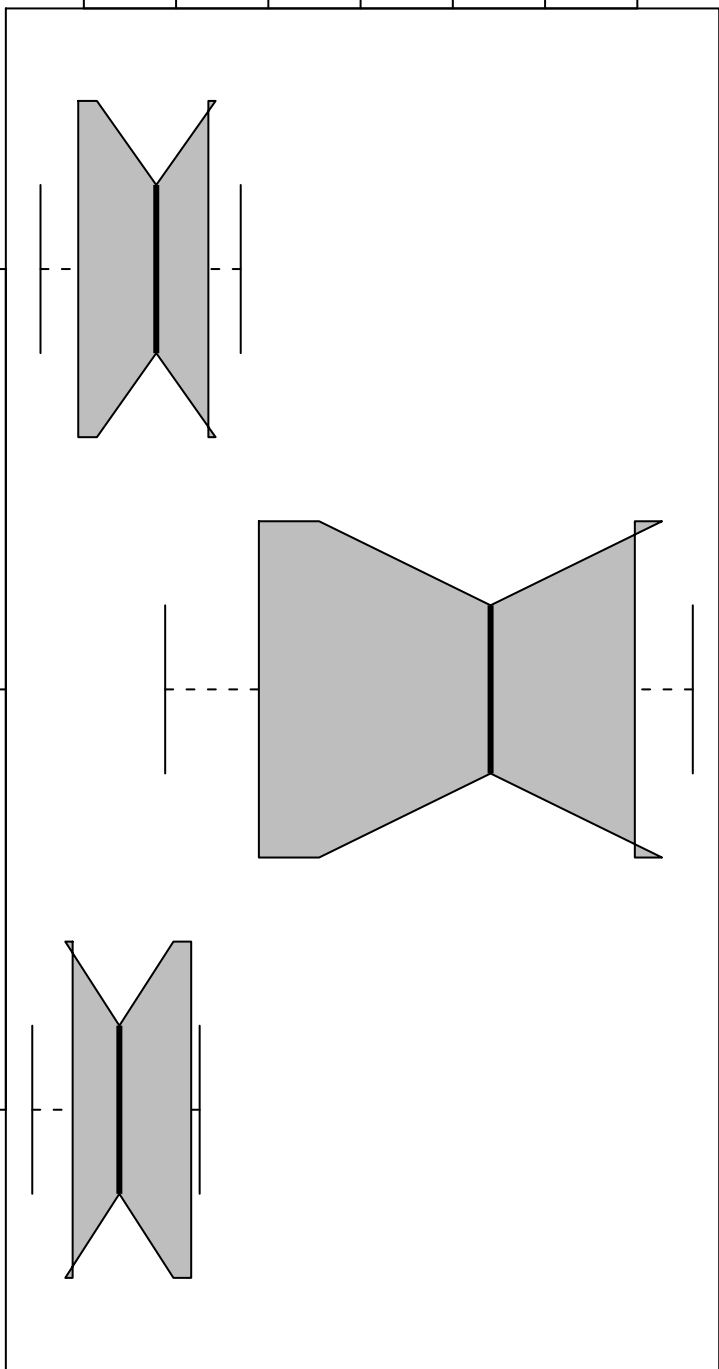

Overall Variability

10000 20000 30000 40000

S.D.

Range

IQR

Notched Box Plots