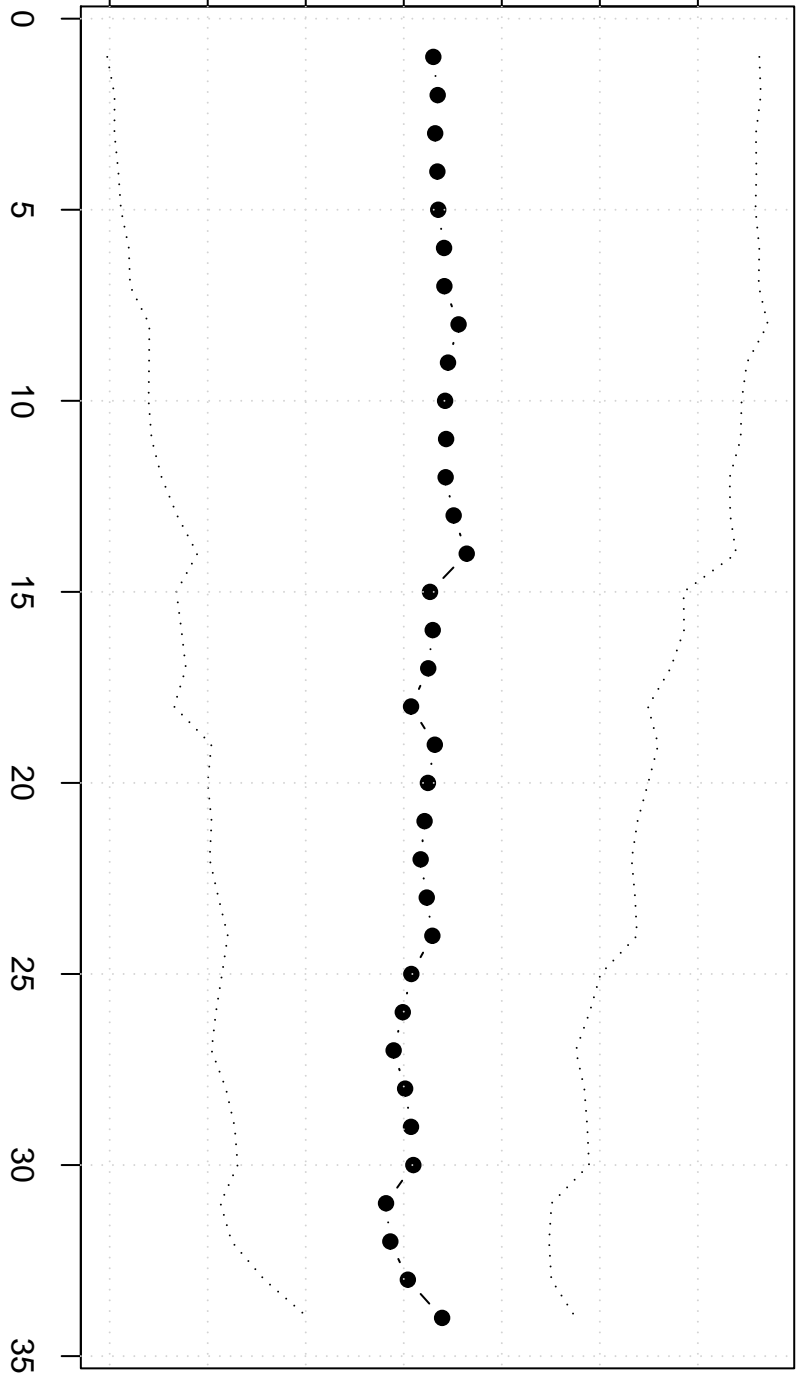

Winsorized Mean(j/n)

16400000 16800000 17200000 17600000

Robustness of Central Tendency