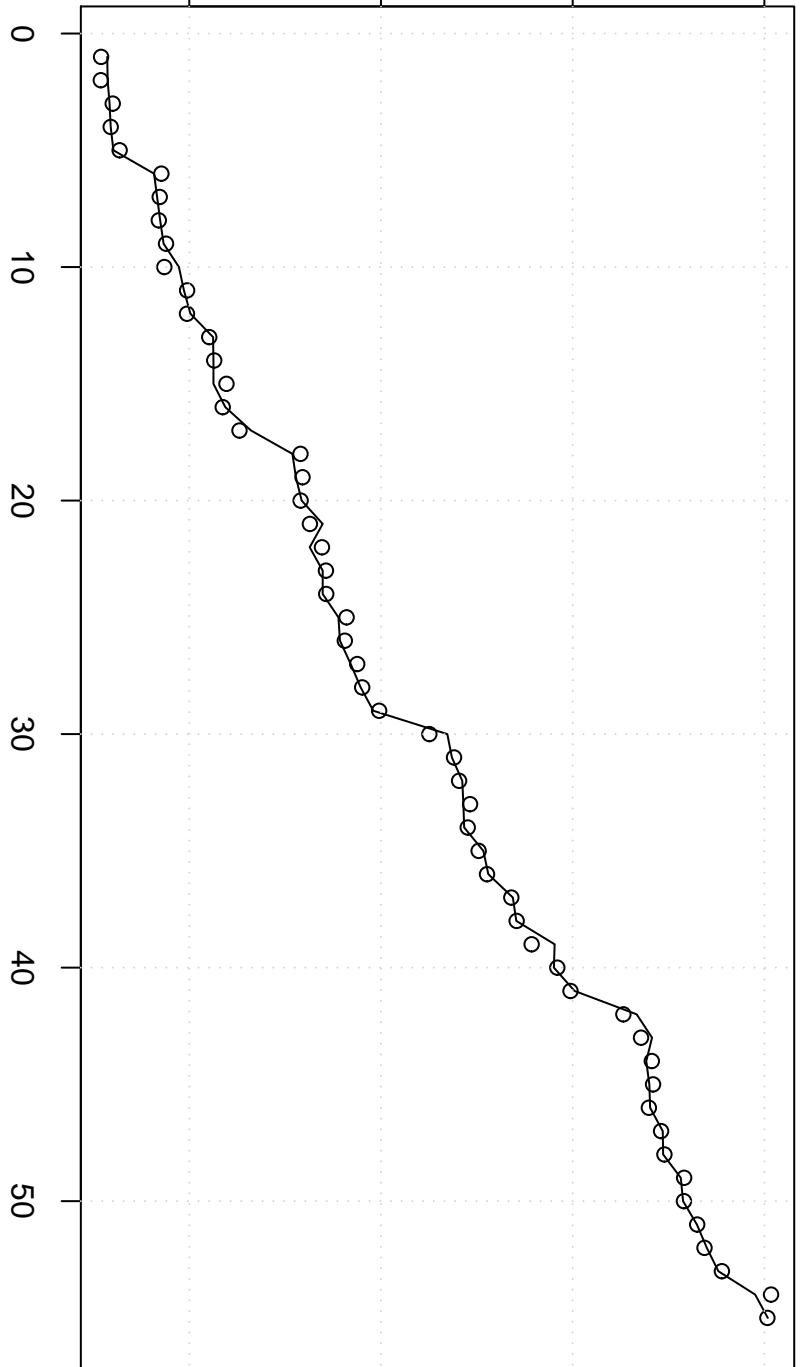

value of Actuals and Interpolation (dots)

105 110 115 120

Actuals and Interpolation

time or index