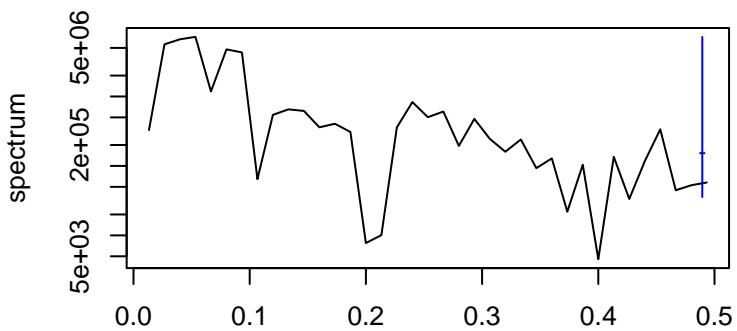

Observed

frequency
bandwidth = 0.00385

Trend

frequency
bandwidth = 0.00385

Seasonal

frequency
bandwidth = 0.00385

Remainder

frequency
bandwidth = 0.00385