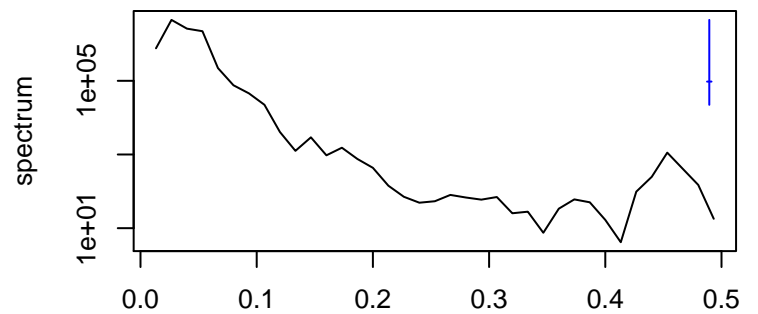

Observed

frequency
bandwidth = 0.00385

Trend

frequency
bandwidth = 0.00385

Seasonal

frequency
bandwidth = 0.00385

Remainder

frequency
bandwidth = 0.00385