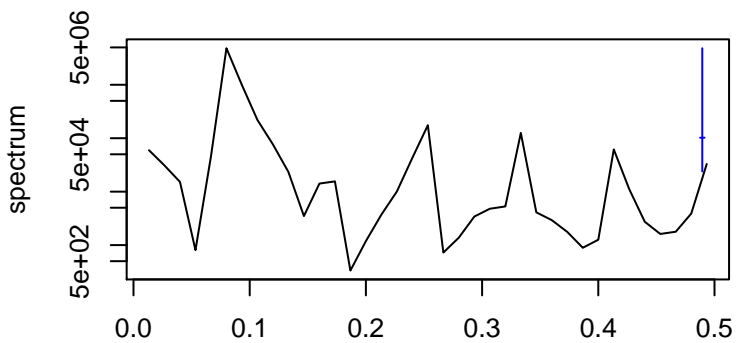

Observed

frequency
bandwidth = 0.00385

Trend

frequency
bandwidth = 0.00385

Seasonal

frequency
bandwidth = 0.00385

Remainder

frequency
bandwidth = 0.00385