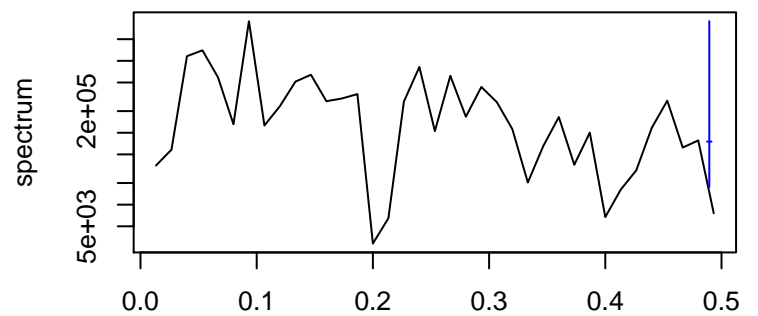

Observed

frequency
bandwidth = 0.00385

Trend

frequency
bandwidth = 0.00385

Seasonal

frequency
bandwidth = 0.00385

Remainder

frequency
bandwidth = 0.00385