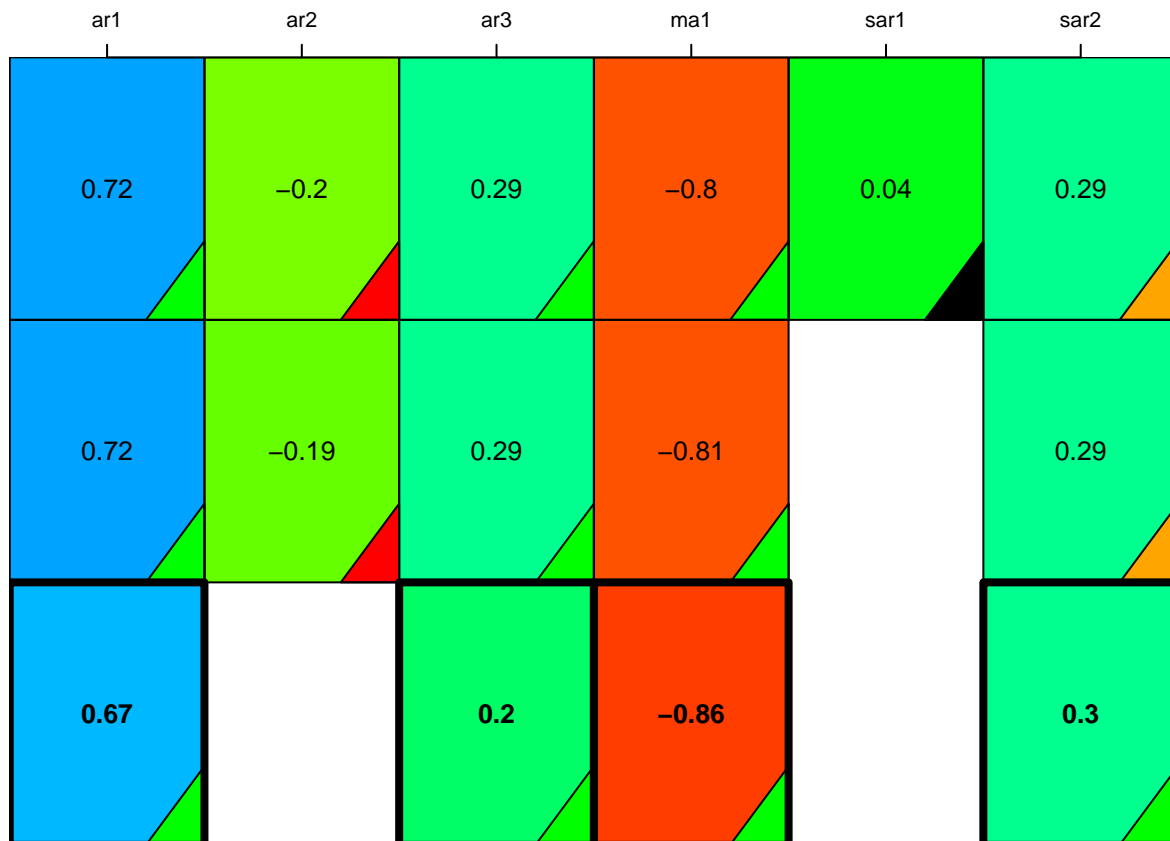

aic

coefficients

p-value