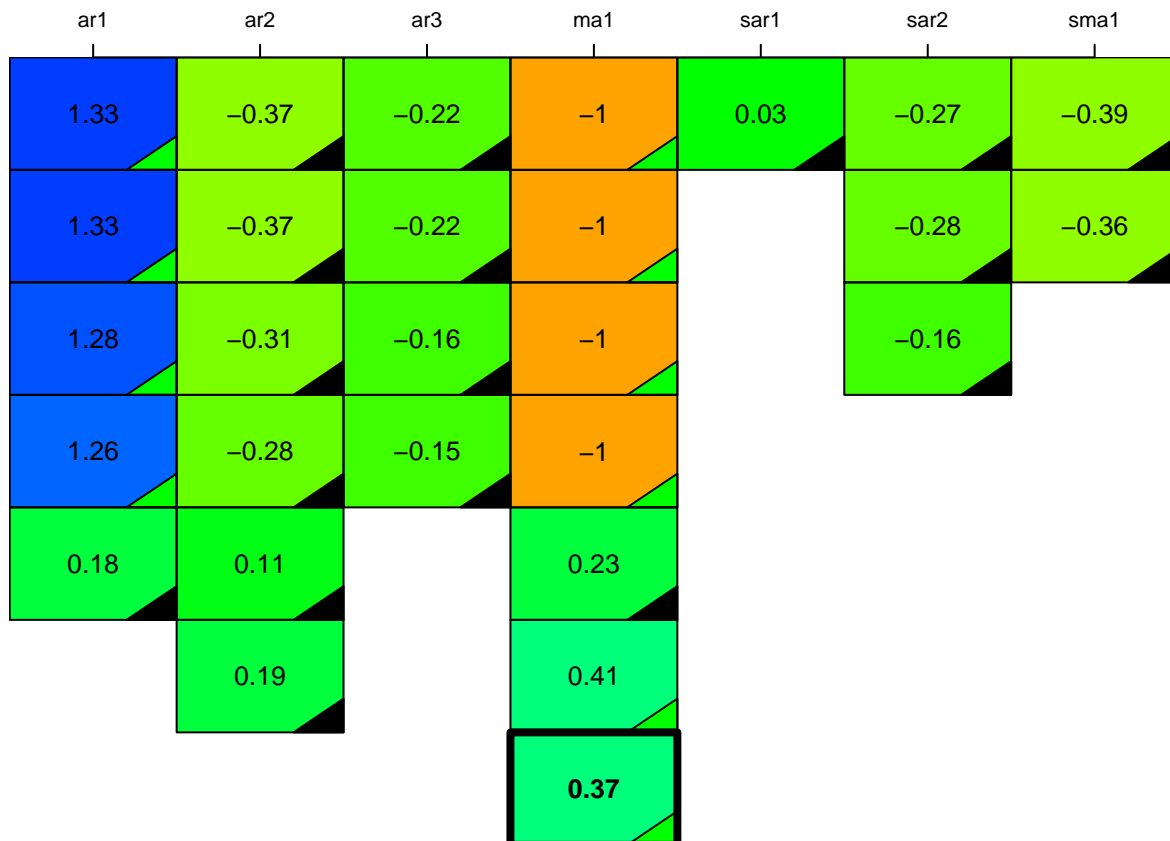

aic

coefficients

p-value