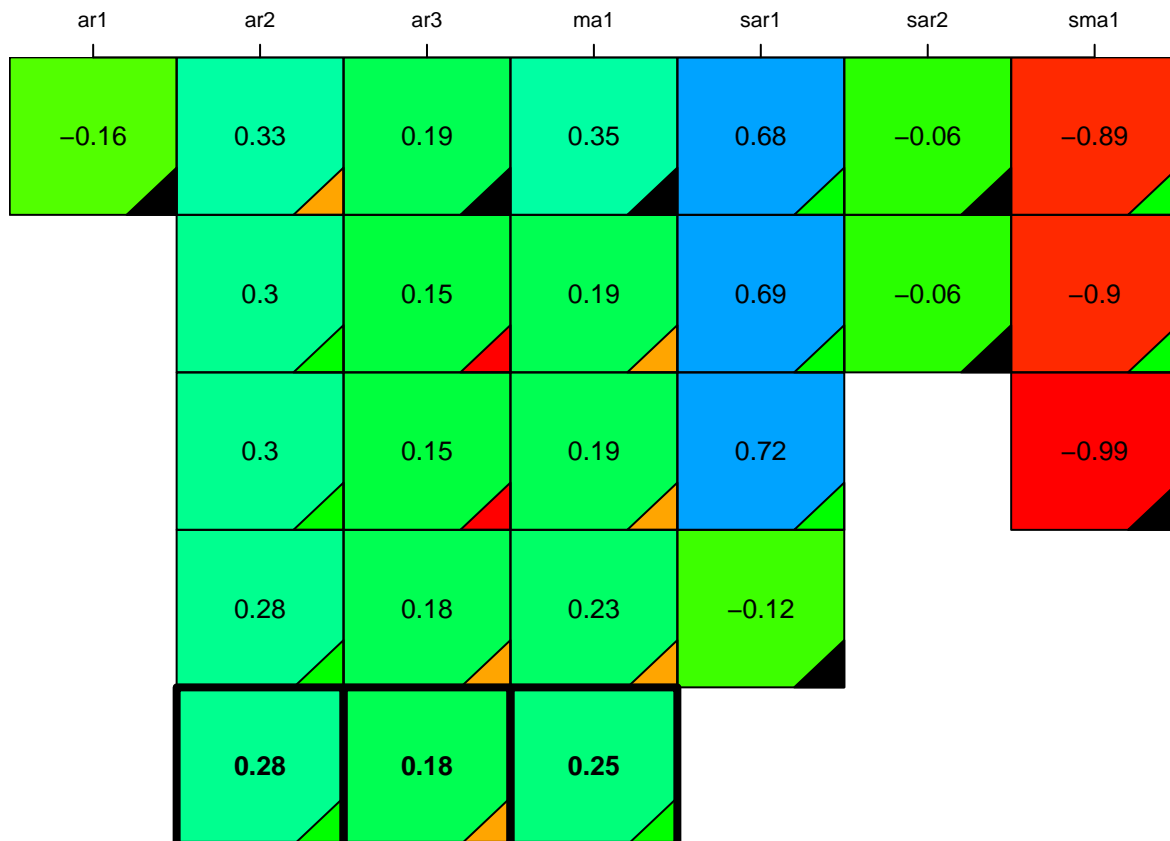

aic

coefficients

p-value