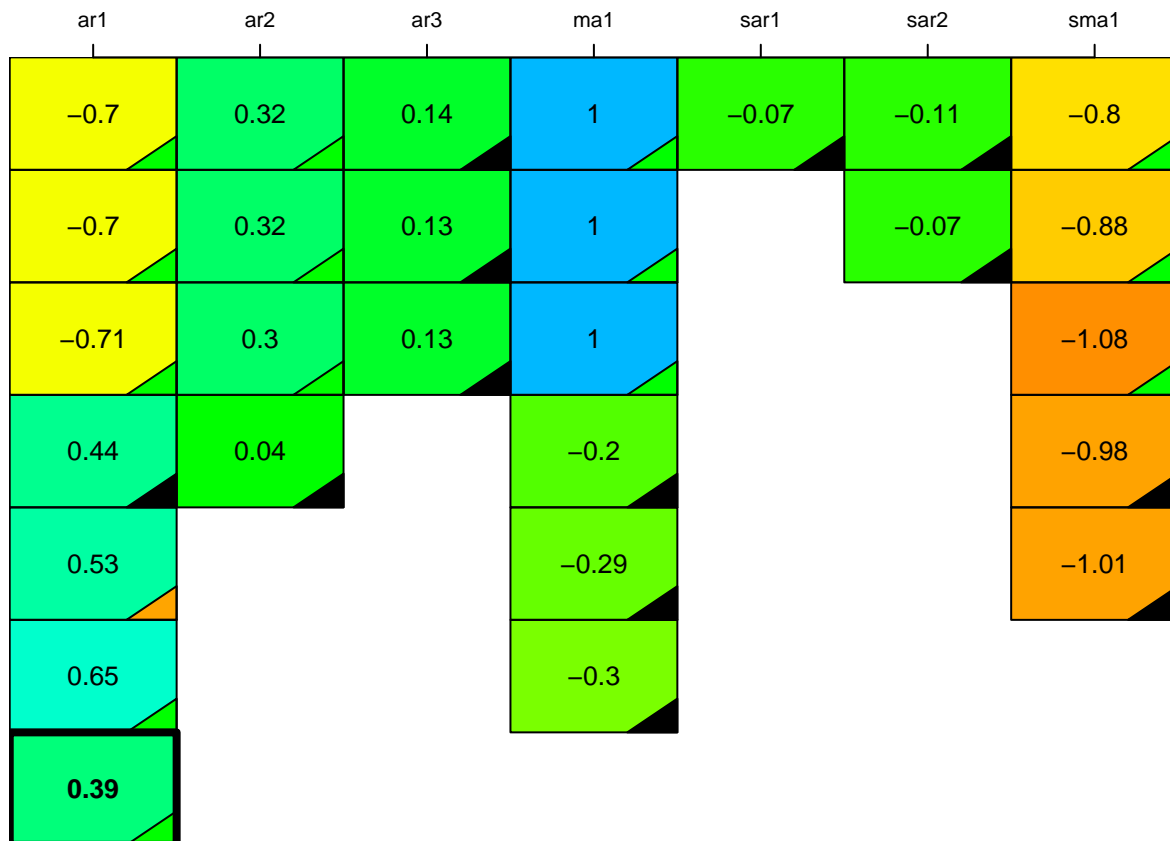

aic

coefficients

p-value