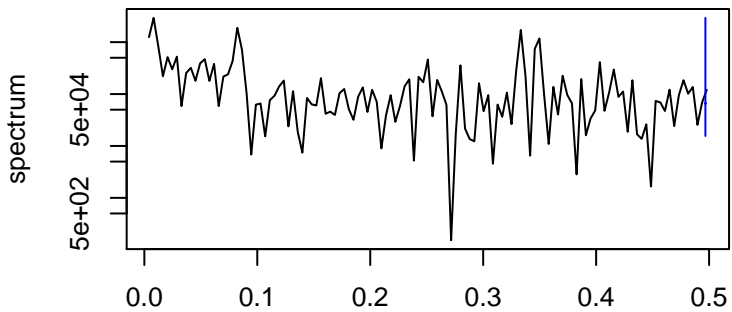

Observed

frequency
bandwidth = 0.00119

Trend

frequency
bandwidth = 0.00120

Seasonal

frequency
bandwidth = 0.00120

Random

frequency
bandwidth = 0.00120