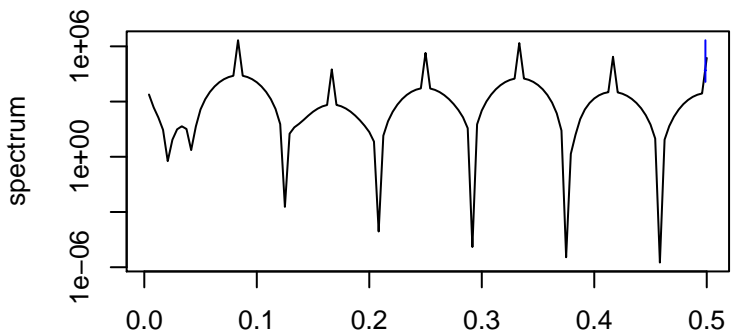

Observed

frequency
bandwidth = 0.00119

Trend

frequency
bandwidth = 0.00120

Seasonal

frequency
bandwidth = 0.00120

Random

frequency
bandwidth = 0.00120