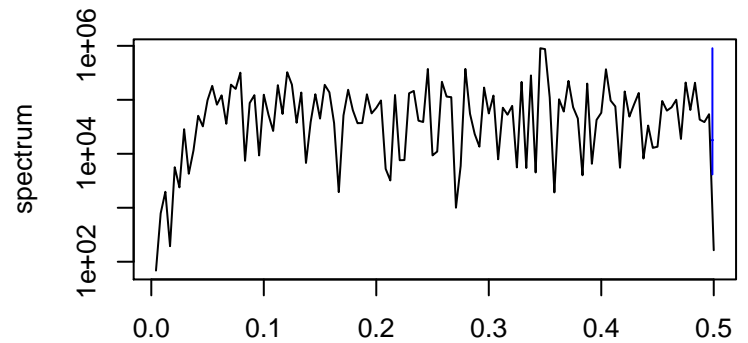

Observed

frequency
bandwidth = 0.00119

Trend

frequency
bandwidth = 0.00120

Seasonal

frequency
bandwidth = 0.00120

Random

frequency
bandwidth = 0.00120