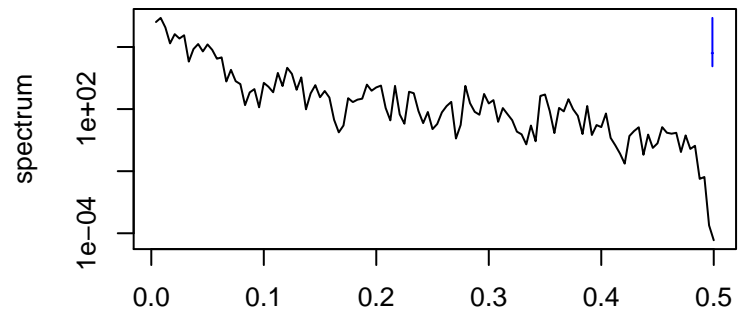

Observed

frequency
bandwidth = 0.00119

Trend

frequency
bandwidth = 0.00120

Seasonal

frequency
bandwidth = 0.00120

Random

frequency
bandwidth = 0.00120