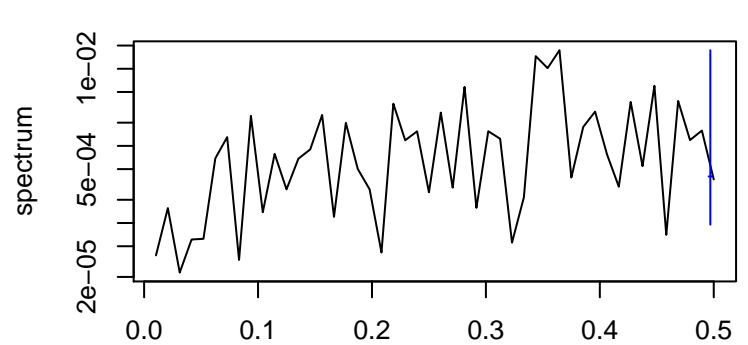

Observed

frequency
bandwidth = 0.00267

Trend

frequency
bandwidth = 0.00301

Seasonal

frequency
bandwidth = 0.00267

Random

frequency
bandwidth = 0.00301