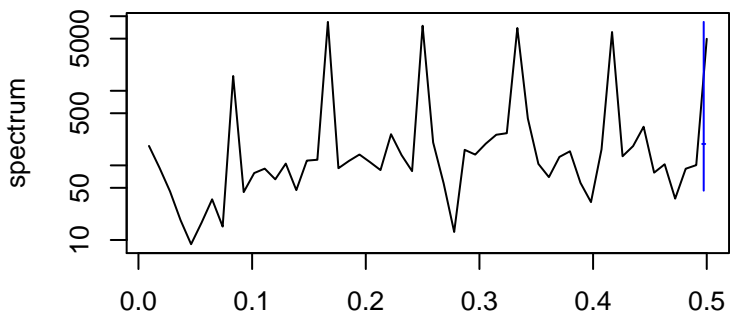

Observed

frequency
bandwidth = 0.00267

Trend

frequency
bandwidth = 0.00301

Seasonal

frequency
bandwidth = 0.00267

Random

frequency
bandwidth = 0.00301