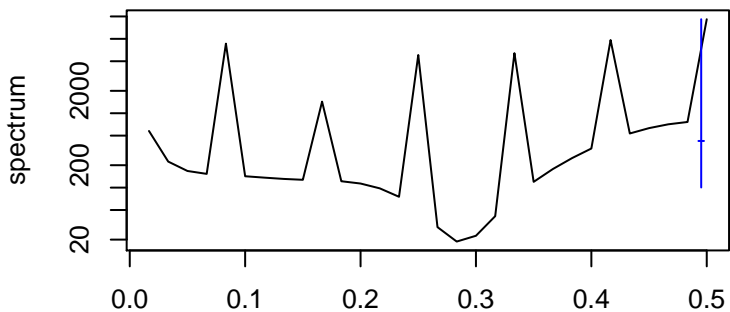

Observed

frequency
bandwidth = 0.00481

Trend

frequency
bandwidth = 0.00481

Seasonal

frequency
bandwidth = 0.00481

Remainder

frequency
bandwidth = 0.00481