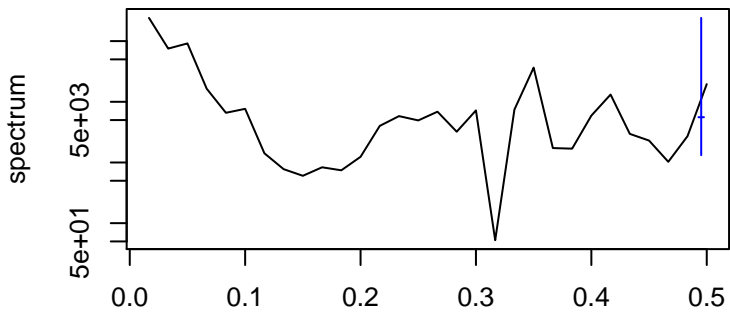

Observed

frequency
bandwidth = 0.00481

Trend

frequency
bandwidth = 0.00481

Seasonal

frequency
bandwidth = 0.00481

Remainder

frequency
bandwidth = 0.00481