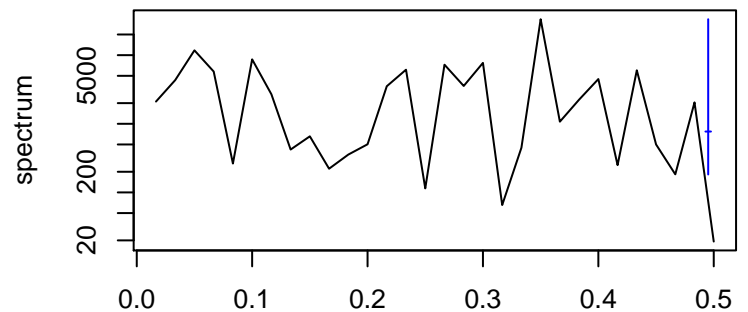

Observed

frequency
bandwidth = 0.00481

Trend

frequency
bandwidth = 0.00481

Seasonal

frequency
bandwidth = 0.00481

Remainder

frequency
bandwidth = 0.00481