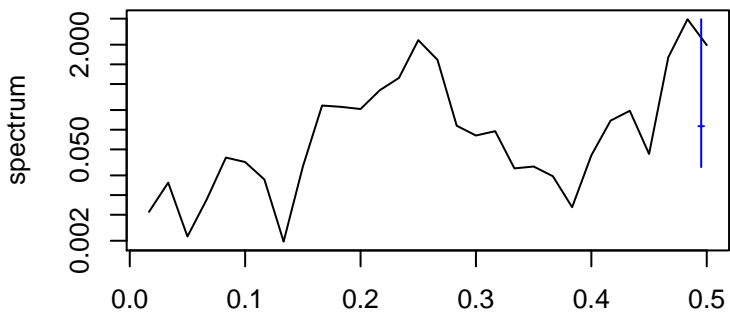

Observed

frequency
bandwidth = 0.00481

Level

frequency
bandwidth = 0.00481

Seasonal

frequency
bandwidth = 0.00481

Standardized Residuals

frequency
bandwidth = 0.00481