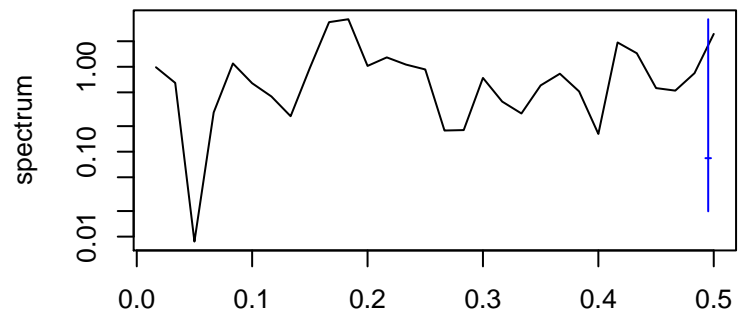

Observed

frequency
bandwidth = 0.00481

Level

frequency
bandwidth = 0.00481

Seasonal

frequency
bandwidth = 0.00481

Standardized Residuals

frequency
bandwidth = 0.00481