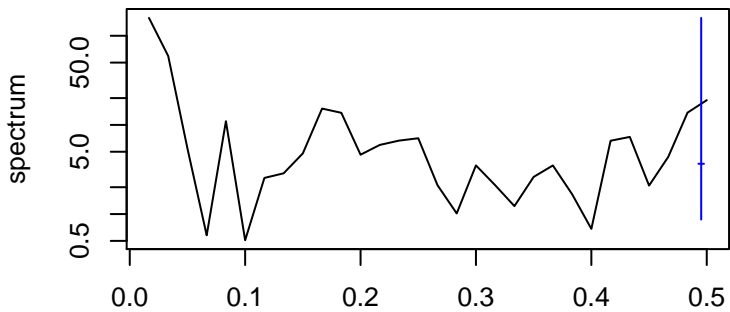

Observed

frequency
bandwidth = 0.00481

Level

frequency
bandwidth = 0.00481

Seasonal

frequency
bandwidth = 0.00481

Standardized Residuals

frequency
bandwidth = 0.00481