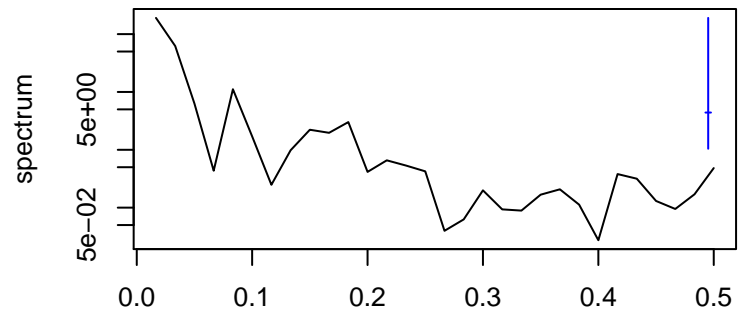

Observed

frequency
bandwidth = 0.00481

Level

frequency
bandwidth = 0.00481

Seasonal

frequency
bandwidth = 0.00481

Standardized Residuals

frequency
bandwidth = 0.00481