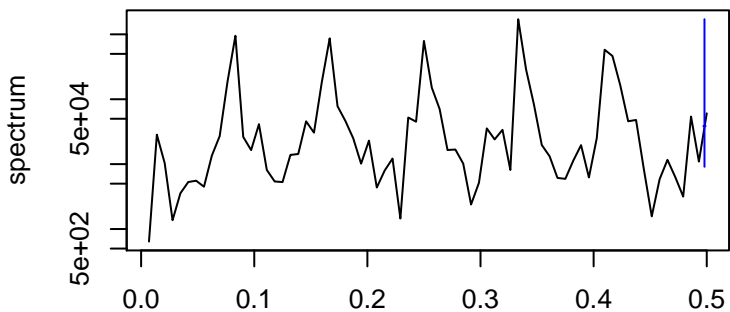

Observed

bandwidth = 0.00200

Level

bandwidth = 0.00200

Seasonal

bandwidth = 0.00200

Standardized Residuals

bandwidth = 0.00200