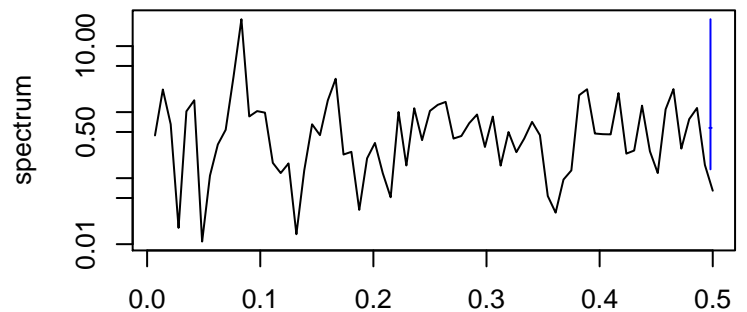

Observed

bandwidth = 0.00200

Level

bandwidth = 0.00200

Seasonal

bandwidth = 0.00200

Standardized Residuals

bandwidth = 0.00200