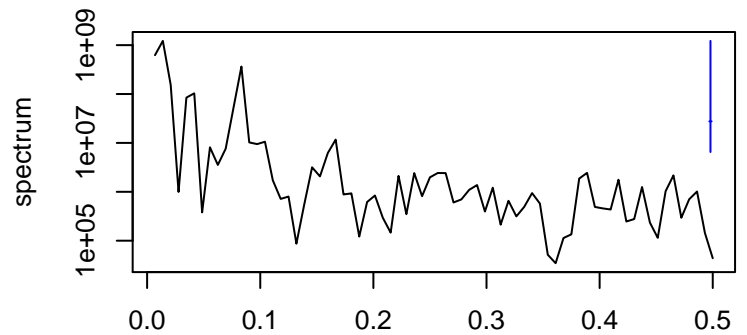

Observed

bandwidth = 0.00200

Level

bandwidth = 0.00200

Seasonal

bandwidth = 0.00200

Standardized Residuals

bandwidth = 0.00200