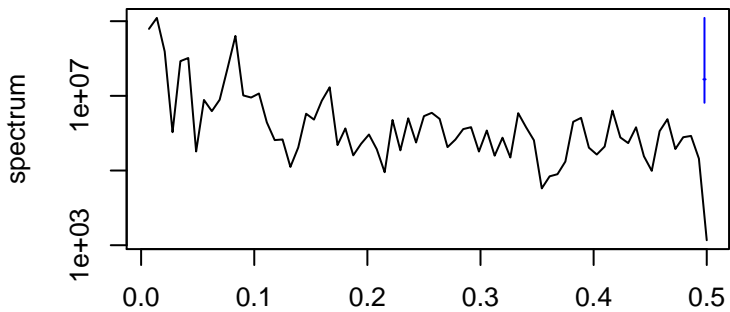

Observed

bandwidth = 0.00200

Level

bandwidth = 0.00200

Seasonal

bandwidth = 0.00200

Standardized Residuals

bandwidth = 0.00200