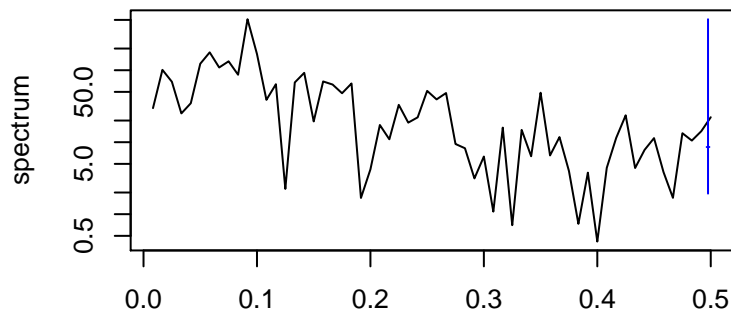

Observed

frequency
bandwidth = 0.00231

Trend

frequency
bandwidth = 0.00241

Seasonal

frequency
bandwidth = 0.00241

Random

frequency
bandwidth = 0.00241