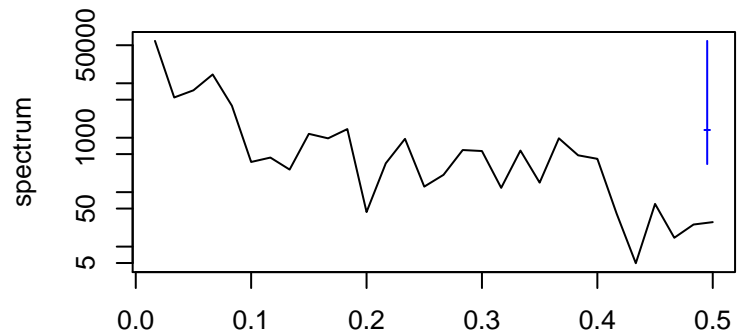

Observed

frequency
bandwidth = 0.00481

Level

frequency
bandwidth = 0.00481

Seasonal

frequency
bandwidth = 0.00481

Standardized Residuals

frequency
bandwidth = 0.00481