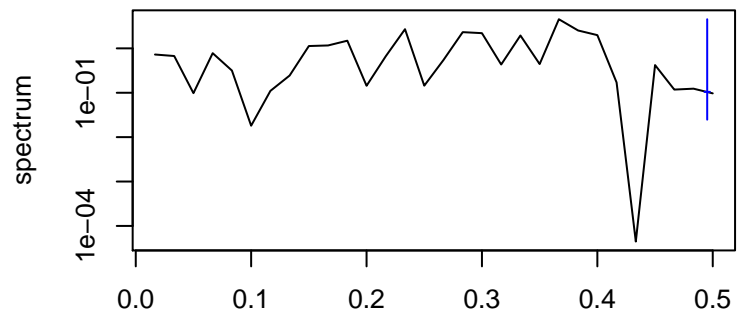

Observed

frequency
bandwidth = 0.00481

Level

frequency
bandwidth = 0.00481

Seasonal

frequency
bandwidth = 0.00481

Standardized Residuals

frequency
bandwidth = 0.00481