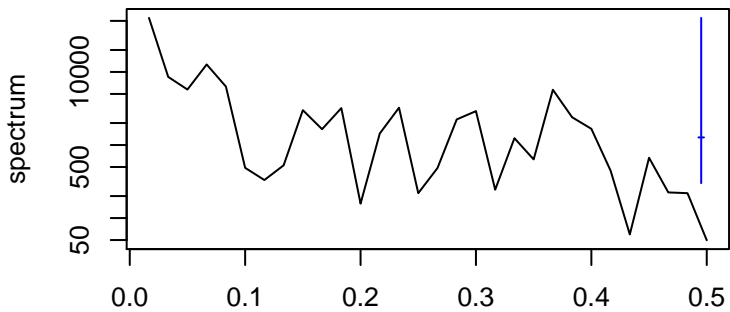

Observed

frequency
bandwidth = 0.00481

Level

frequency
bandwidth = 0.00481

Seasonal

frequency
bandwidth = 0.00481

Standardized Residuals

frequency
bandwidth = 0.00481