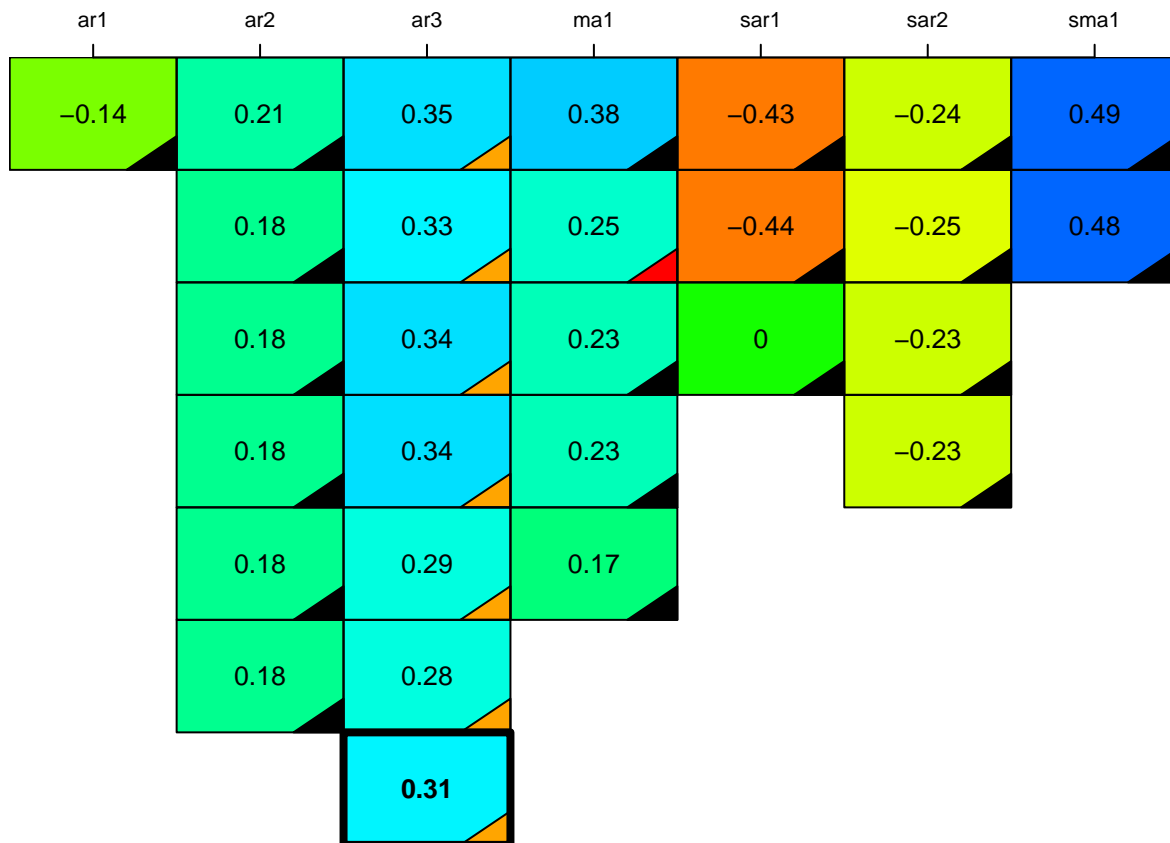

aic

coefficients

p-value