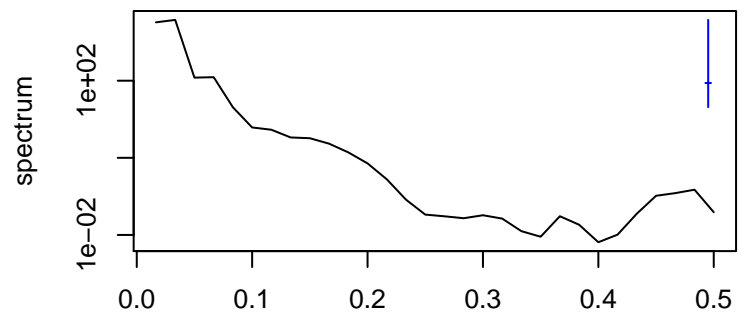

Observed

frequency
bandwidth = 0.00481

Trend

frequency
bandwidth = 0.00481

Seasonal

frequency
bandwidth = 0.00481

Remainder

frequency
bandwidth = 0.00481