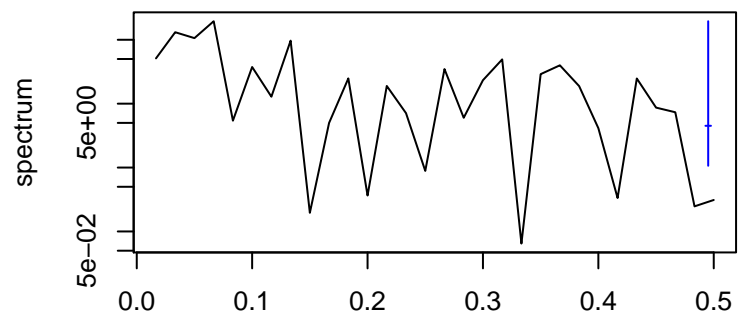

Observed

frequency
bandwidth = 0.00481

Trend

frequency
bandwidth = 0.00481

Seasonal

frequency
bandwidth = 0.00481

Remainder

frequency
bandwidth = 0.00481