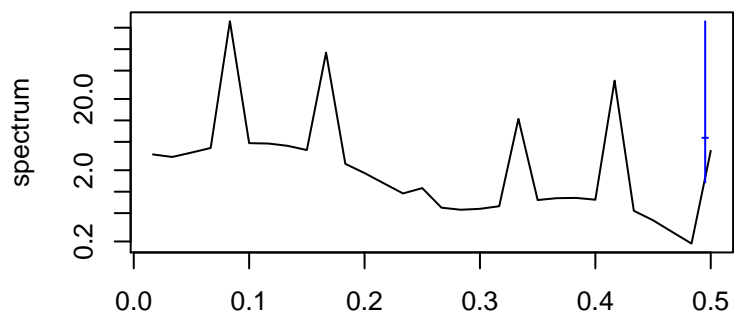

Observed

frequency
bandwidth = 0.00481

Trend

frequency
bandwidth = 0.00481

Seasonal

frequency
bandwidth = 0.00481

Remainder

frequency
bandwidth = 0.00481