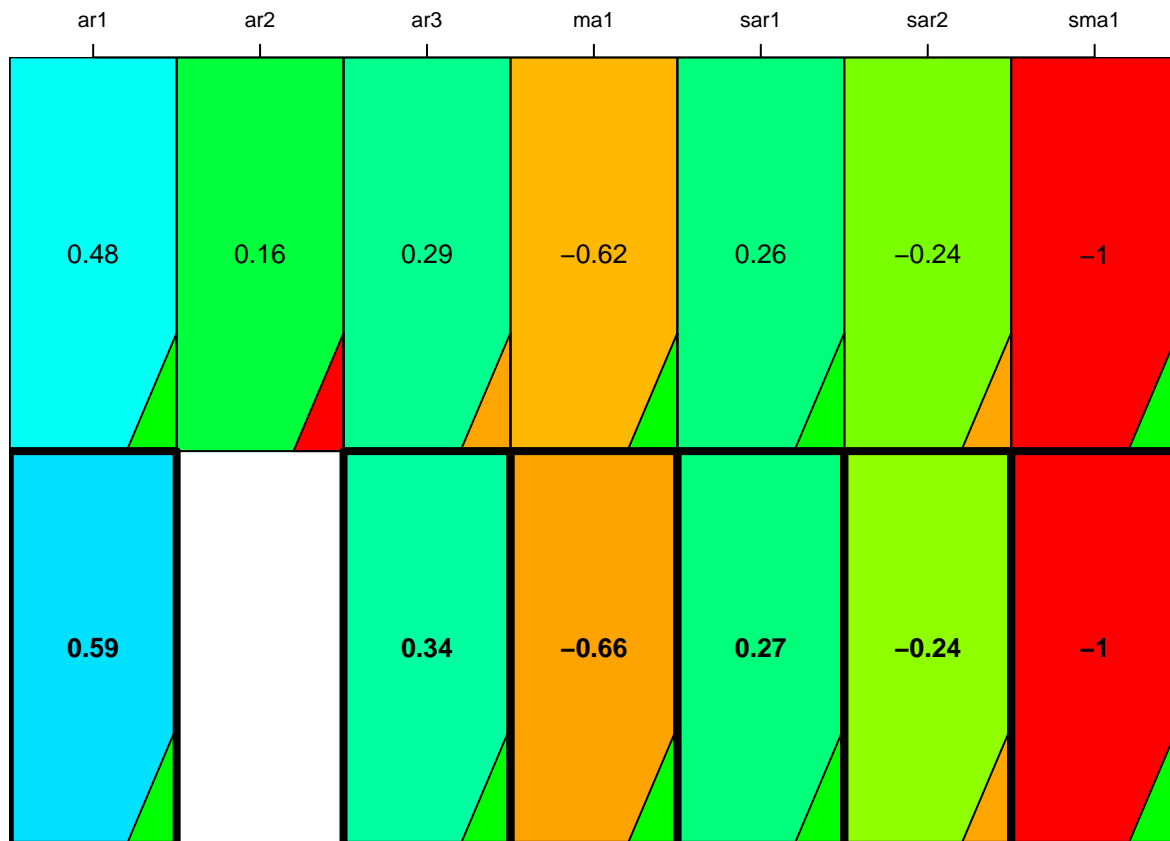

aic

coefficients

p-value