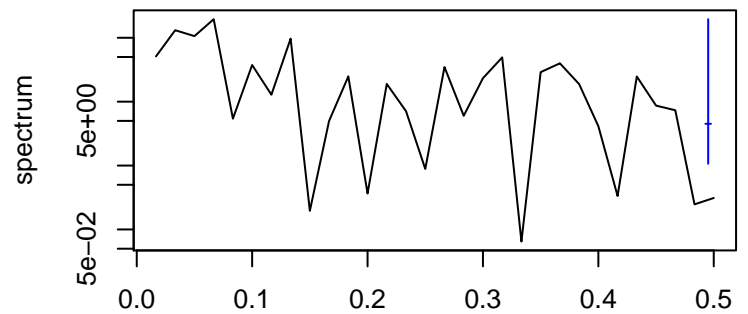

Observed

frequency
bandwidth = 0.00481

Trend

frequency
bandwidth = 0.00481

Seasonal

frequency
bandwidth = 0.00481

Remainder

frequency
bandwidth = 0.00481