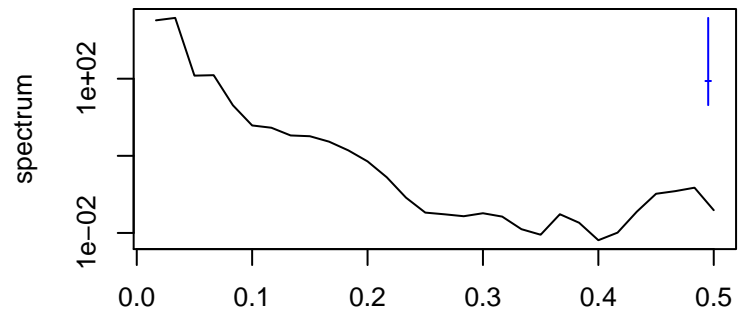

Observed

frequency
bandwidth = 0.00481

Trend

frequency
bandwidth = 0.00481

Seasonal

frequency
bandwidth = 0.00481

Remainder

frequency
bandwidth = 0.00481