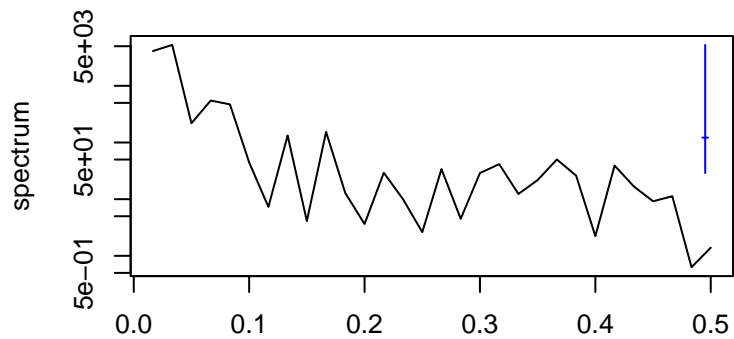

Observed

frequency
bandwidth = 0.00481

Trend

frequency
bandwidth = 0.00481

Seasonal

frequency
bandwidth = 0.00481

Remainder

frequency
bandwidth = 0.00481