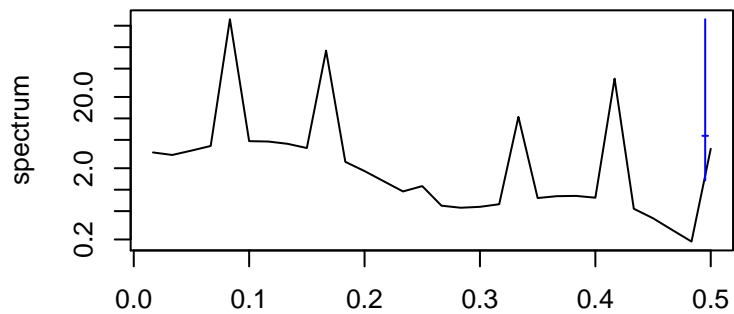

Observed

frequency
bandwidth = 0.00481

Trend

frequency
bandwidth = 0.00481

Seasonal

frequency
bandwidth = 0.00481

Remainder

frequency
bandwidth = 0.00481