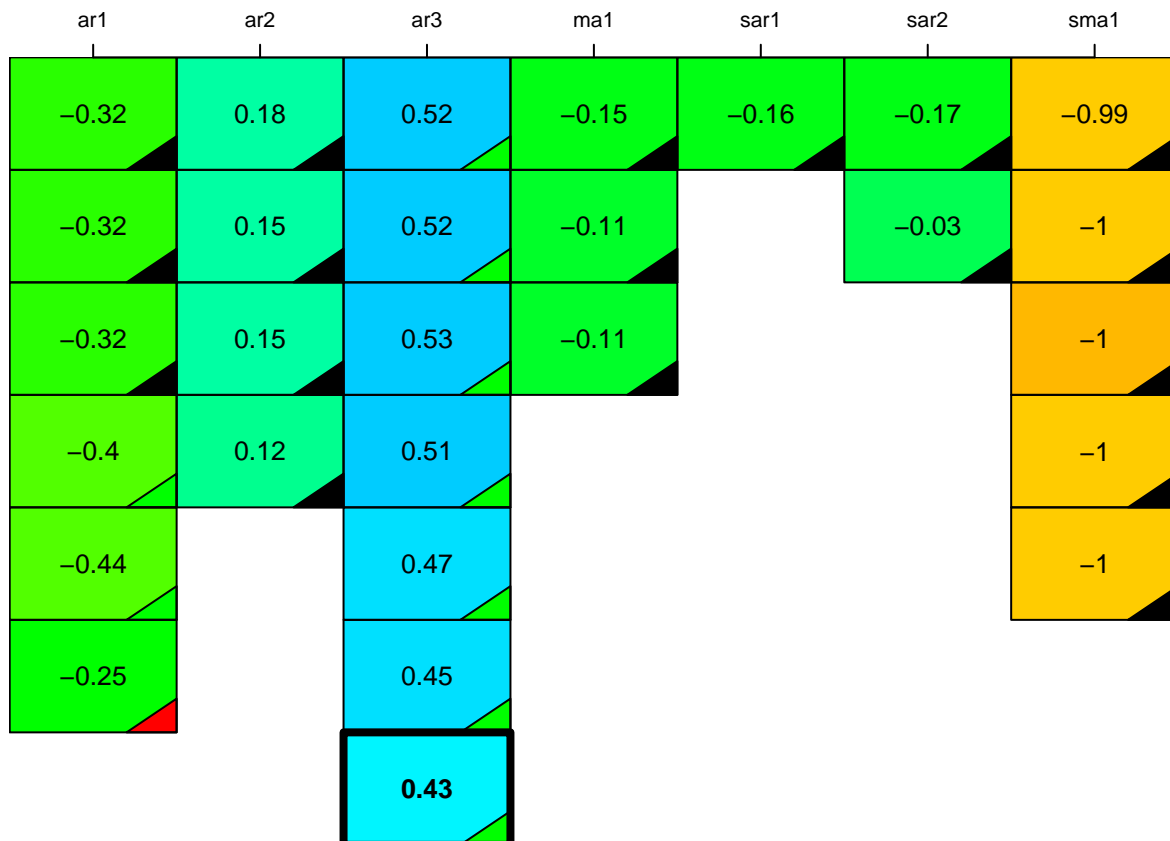

aic

coefficients

p-value