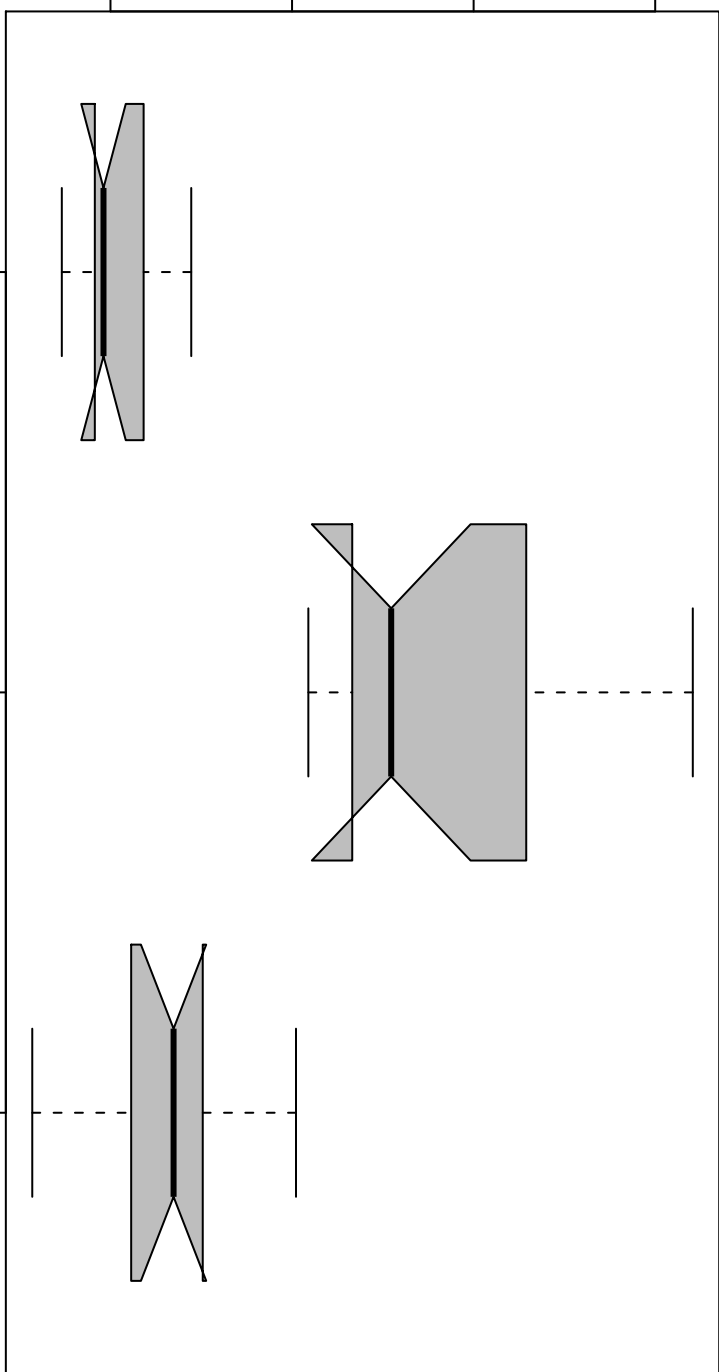

Overall Variability

500000 1000000 1500000 2000000

S.D.

Range

IQR

Notched Box Plots