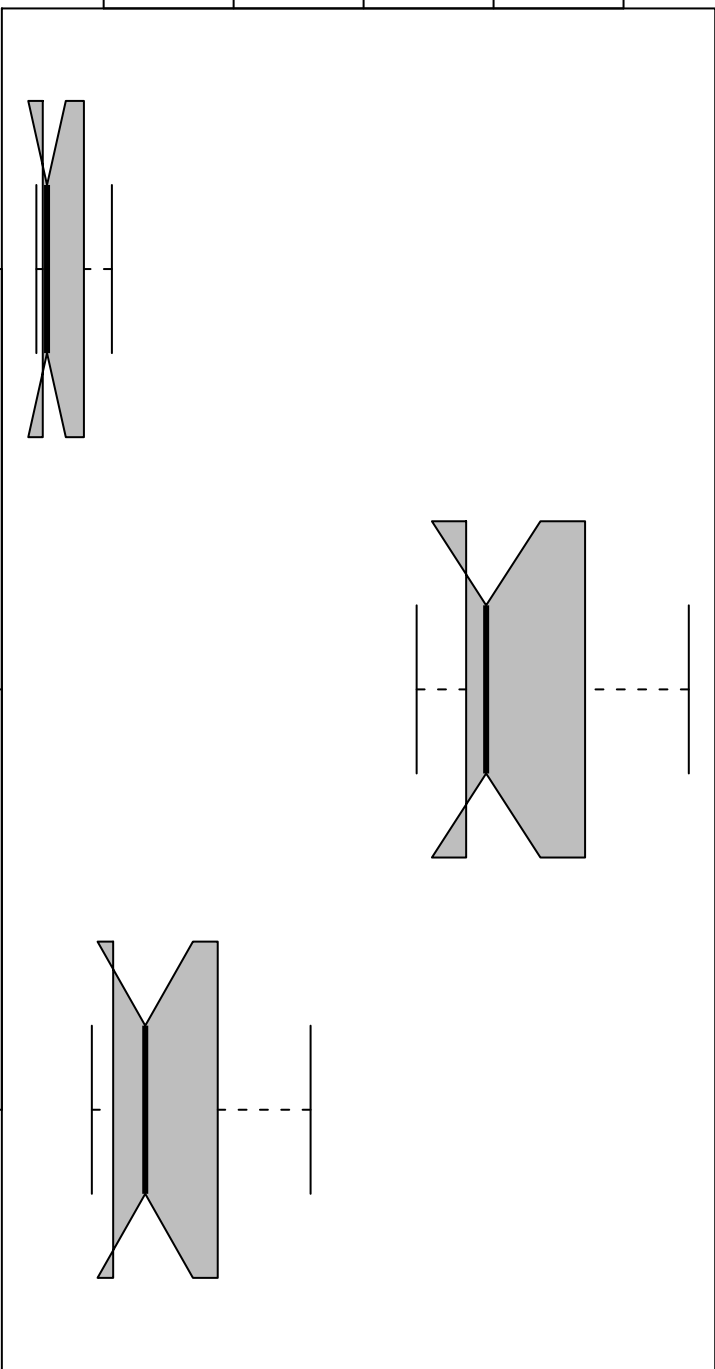

Overall Variability

1000 1500 2000 2500 3000

S.D.

Range

IQR

Notched Box Plots