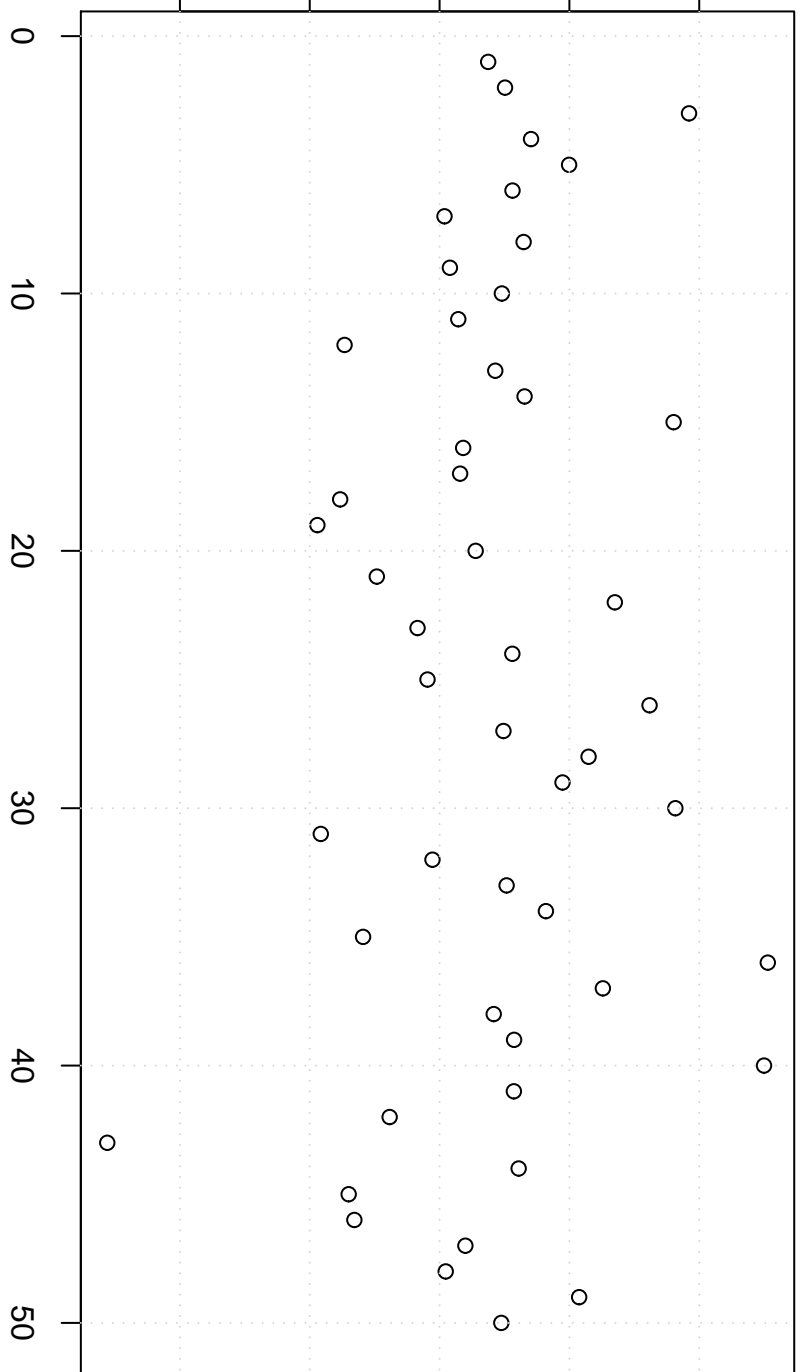

simulated values

12000 13000 14000 15000 16000

Simulation of Mean

Index