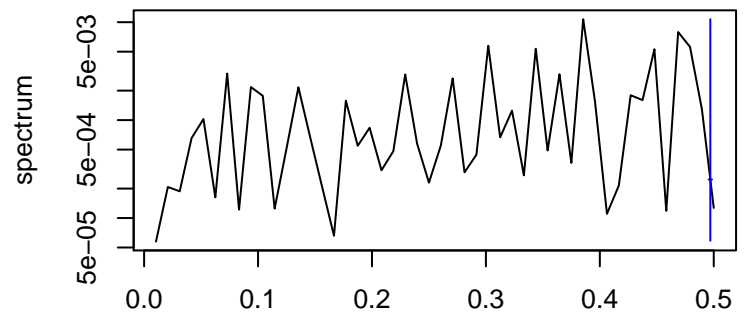

Observed

frequency
bandwidth = 0.00267

Trend

frequency
bandwidth = 0.00301

Seasonal

frequency
bandwidth = 0.00267

Random

frequency
bandwidth = 0.00301