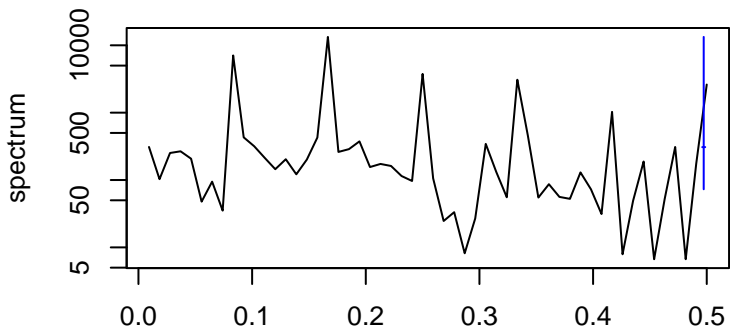

Observed

frequency
bandwidth = 0.00267

Trend

frequency
bandwidth = 0.00301

Seasonal

frequency
bandwidth = 0.00267

Random

frequency
bandwidth = 0.00301