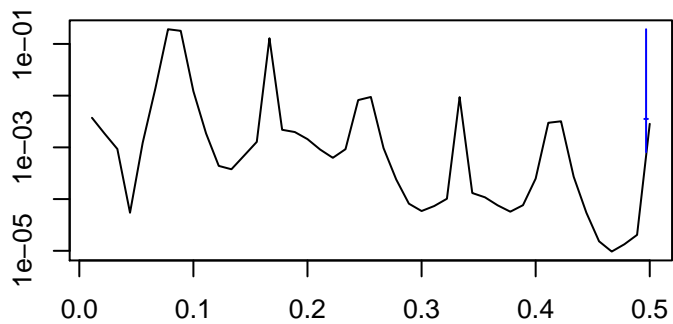

Observed

frequency
bandwidth = 0.00321

Trend

frequency
bandwidth = 0.00401

Seasonal

frequency
bandwidth = 0.00321

Random

frequency
bandwidth = 0.00401