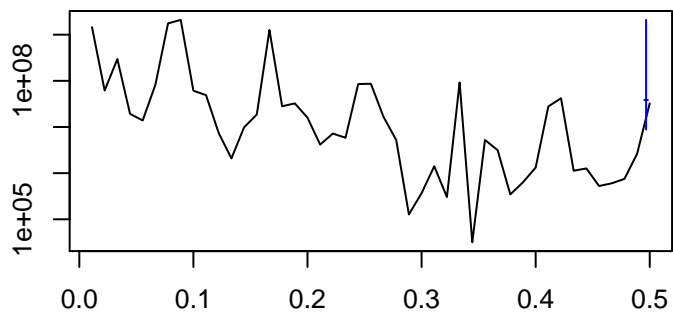

Observed

frequency
bandwidth = 0.00321

Trend

frequency
bandwidth = 0.00401

Seasonal

frequency
bandwidth = 0.00321

Random

frequency
bandwidth = 0.00401