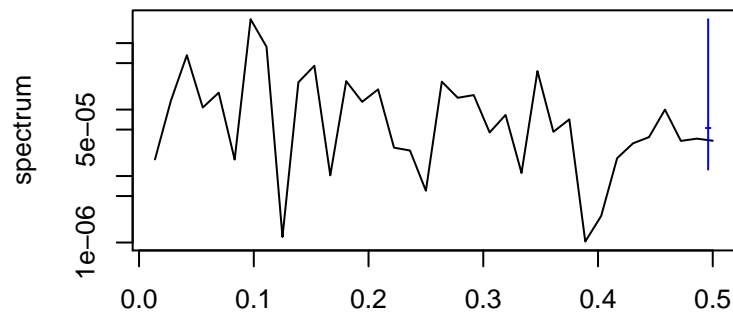

Observed

frequency
bandwidth = 0.00321

Trend

frequency
bandwidth = 0.00401

Seasonal

frequency
bandwidth = 0.00321

Random

frequency
bandwidth = 0.00401