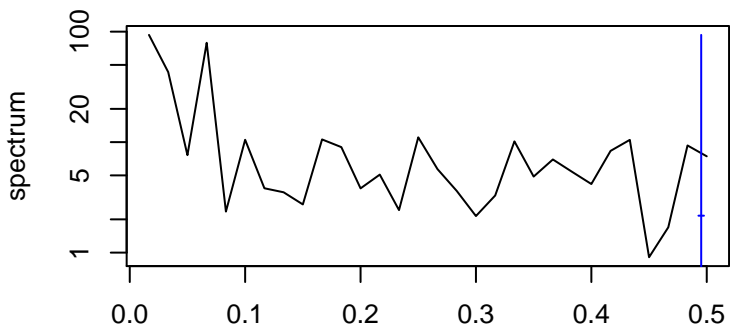

Observed

frequency
bandwidth = 0.00481

Trend

frequency
bandwidth = 0.00601

Seasonal

frequency
bandwidth = 0.00481

Random

frequency
bandwidth = 0.00601