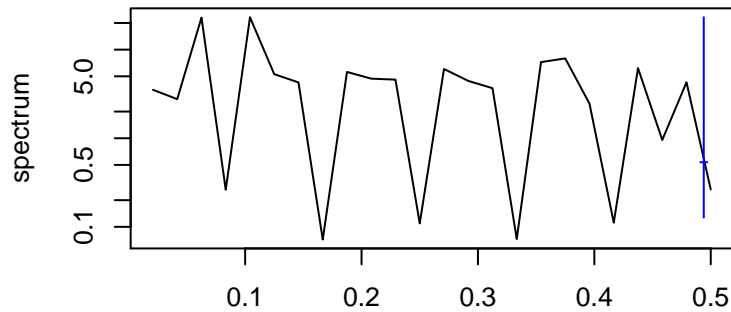

Observed

frequency
bandwidth = 0.00481

Trend

frequency
bandwidth = 0.00601

Seasonal

frequency
bandwidth = 0.00481

Random

frequency
bandwidth = 0.00601