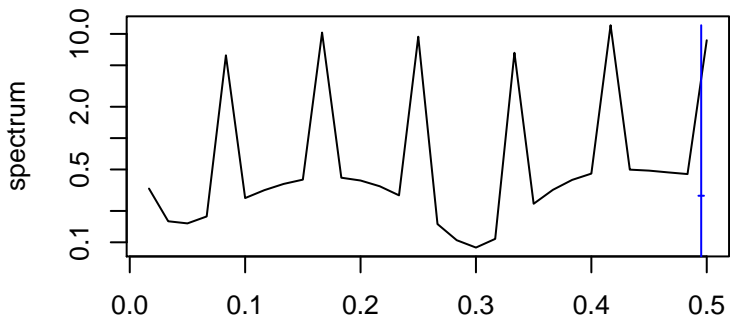

Observed

frequency
bandwidth = 0.00481

Trend

frequency
bandwidth = 0.00601

Seasonal

frequency
bandwidth = 0.00481

Random

frequency
bandwidth = 0.00601