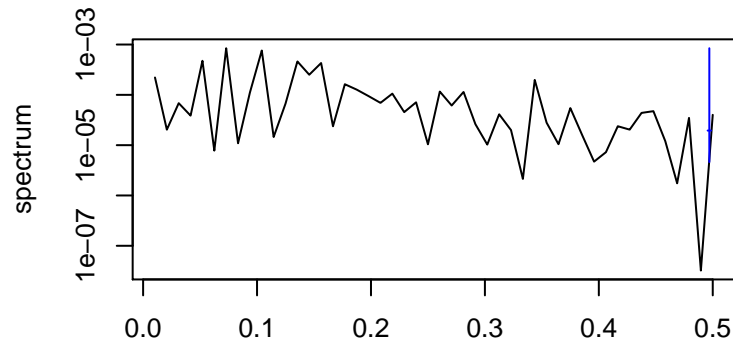

Observed

frequency
bandwidth = 0.00267

Trend

frequency
bandwidth = 0.00301

Seasonal

frequency
bandwidth = 0.00267

Random

frequency
bandwidth = 0.00301