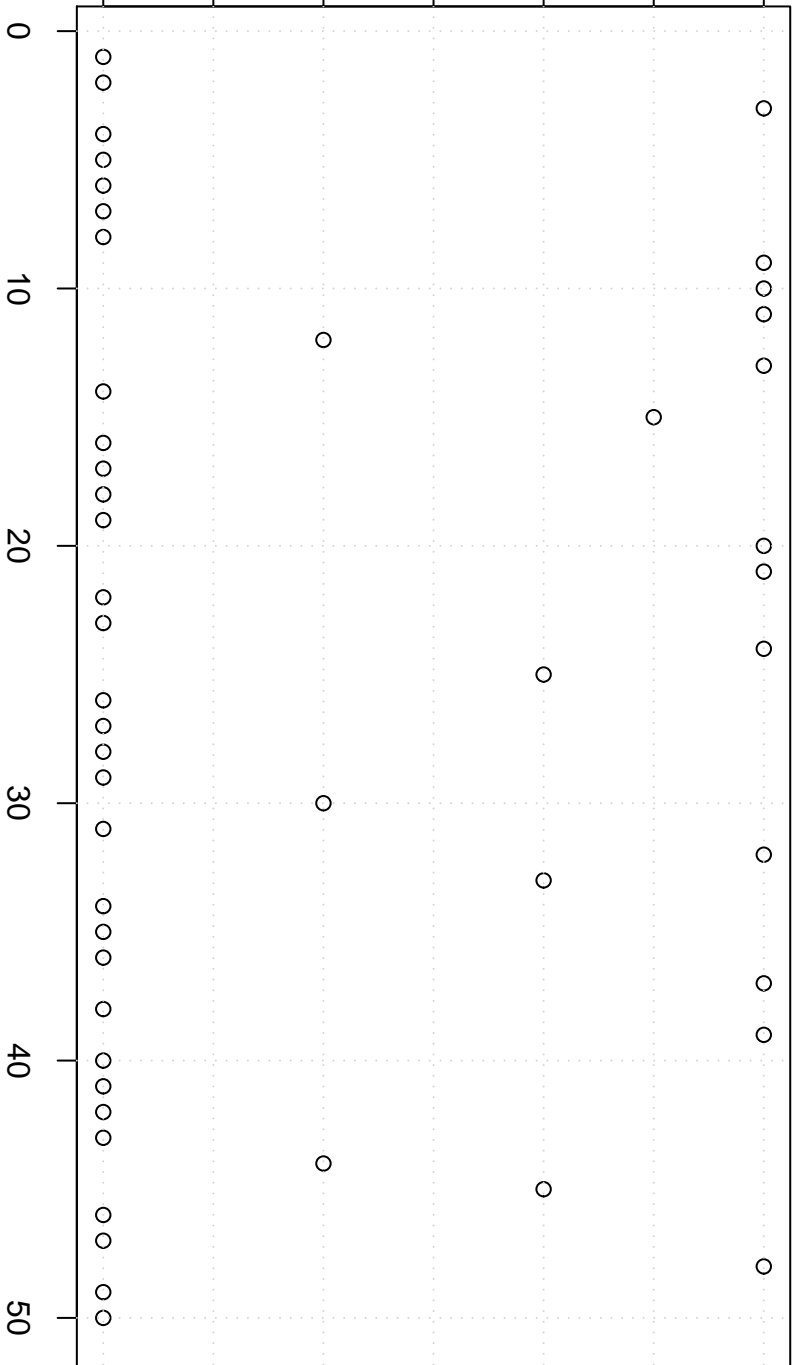

simulated values

22.0 22.5 23.0 23.5 24.0 24.5 25.0

Simulation of Median

Index