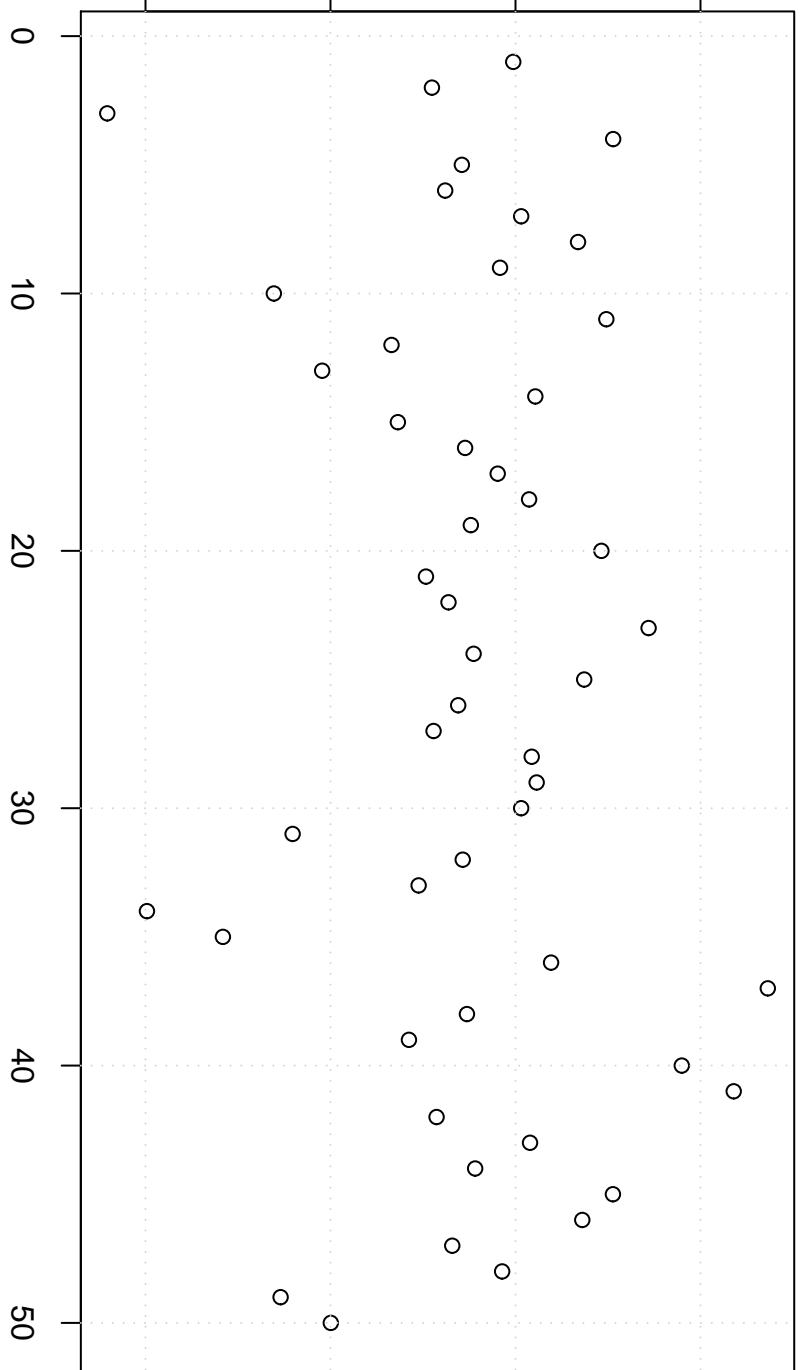

simulated values

33.5 34.0 34.5 35.0

Index

Simulation of Mean