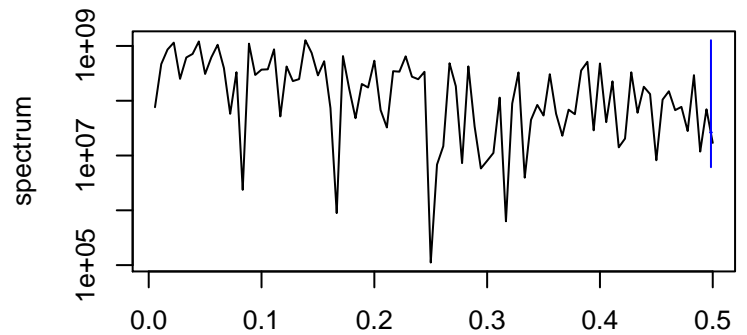

Observed

frequency
bandwidth = 0.00150

Trend

frequency
bandwidth = 0.00160

Seasonal

frequency
bandwidth = 0.00160

Random

frequency
bandwidth = 0.00160