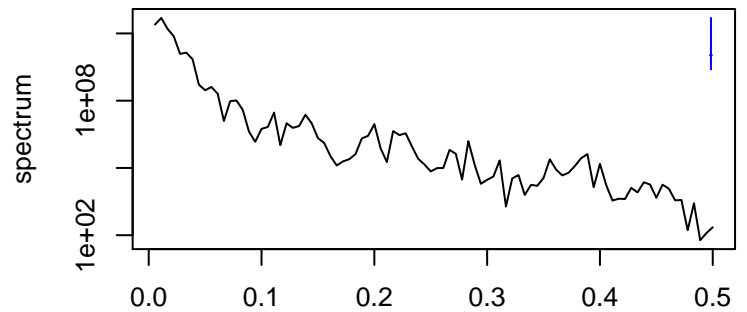

Observed

frequency
bandwidth = 0.00150

Trend

frequency
bandwidth = 0.00160

Seasonal

frequency
bandwidth = 0.00160

Random

frequency
bandwidth = 0.00160