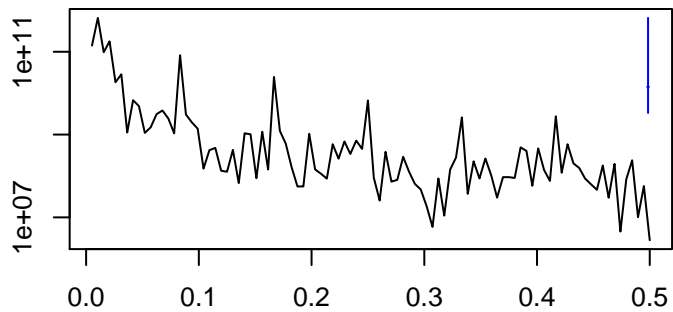

Observed

frequency
bandwidth = 0.00150

Trend

frequency
bandwidth = 0.00160

Seasonal

frequency
bandwidth = 0.00160

Random

frequency
bandwidth = 0.00160