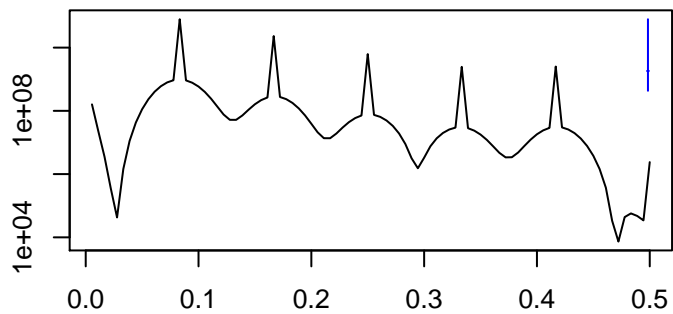

Observed

frequency
bandwidth = 0.00150

Trend

frequency
bandwidth = 0.00160

Seasonal

frequency
bandwidth = 0.00160

Random

frequency
bandwidth = 0.00160