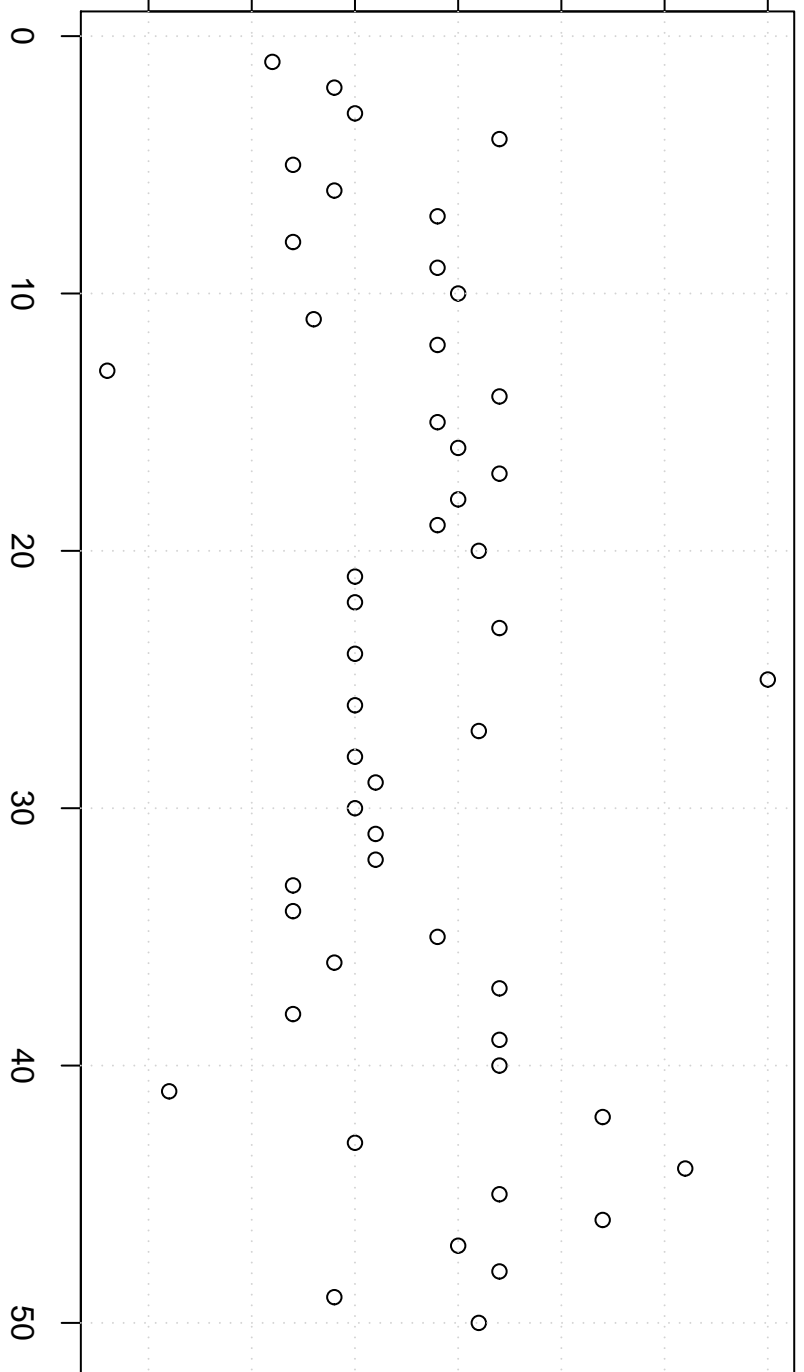

simulated values

8.10 8.15 8.20 8.25 8.30 8.35 8.40

Index

Simulation of Median