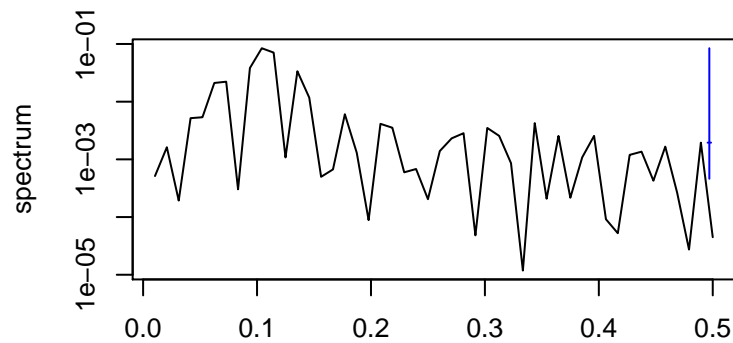

Observed

frequency
bandwidth = 0.00267

Trend

frequency
bandwidth = 0.00301

Seasonal

frequency
bandwidth = 0.00267

Random

frequency
bandwidth = 0.00301