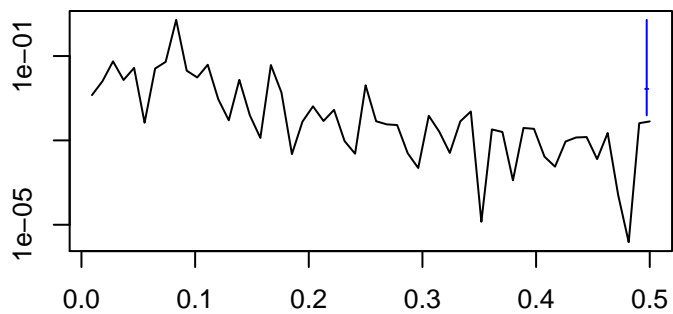

Observed

frequency
bandwidth = 0.00267

Trend

frequency
bandwidth = 0.00301

Seasonal

frequency
bandwidth = 0.00267

Random

frequency
bandwidth = 0.00301