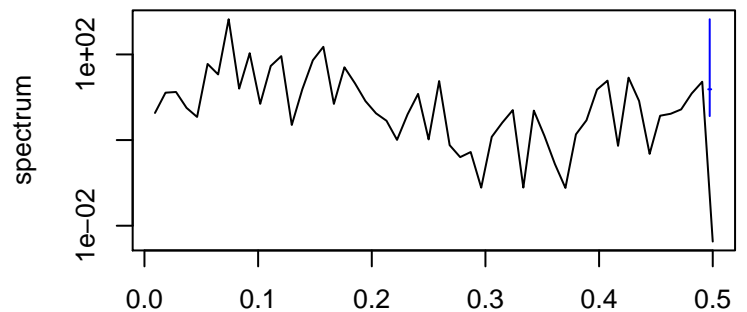

Observed

frequency
bandwidth = 0.00241

Trend

frequency
bandwidth = 0.00267

Seasonal

frequency
bandwidth = 0.00241

Random

frequency
bandwidth = 0.00267