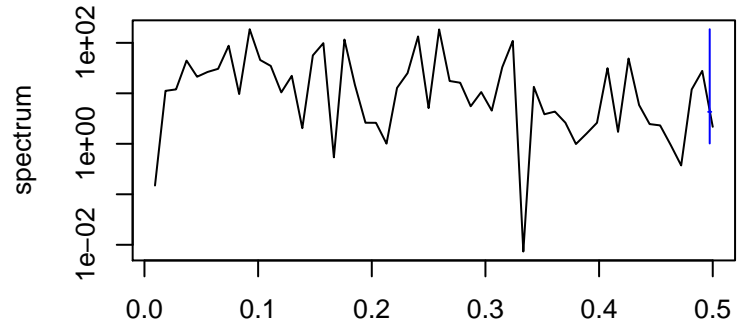

Observed

frequency
bandwidth = 0.00241

Trend

frequency
bandwidth = 0.00267

Seasonal

frequency
bandwidth = 0.00241

Random

frequency
bandwidth = 0.00267