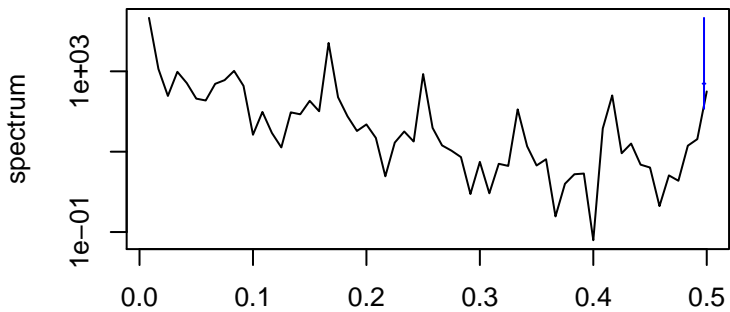

Observed

bandwidth = 0.00241

Trend

bandwidth = 0.00267

Seasonal

bandwidth = 0.00241

Random

bandwidth = 0.00267