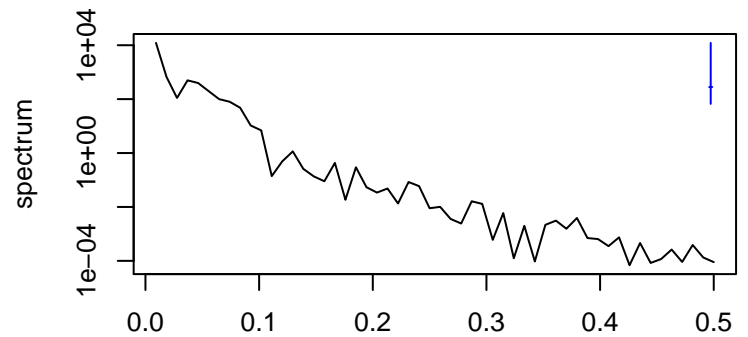

Observed

bandwidth = 0.00241

Trend

bandwidth = 0.00267

Seasonal

bandwidth = 0.00241

Random

bandwidth = 0.00267