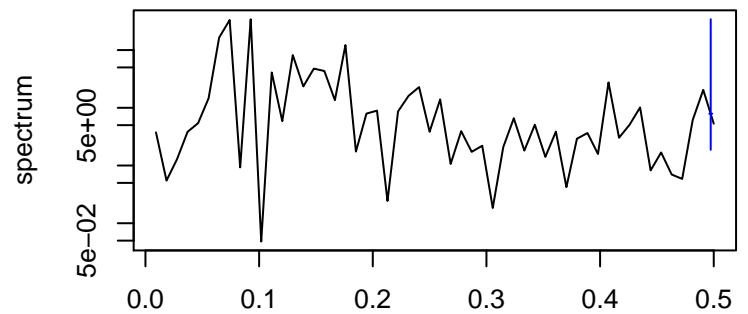

Observed

bandwidth = 0.00241

Trend

bandwidth = 0.00267

Seasonal

bandwidth = 0.00241

Random

bandwidth = 0.00267