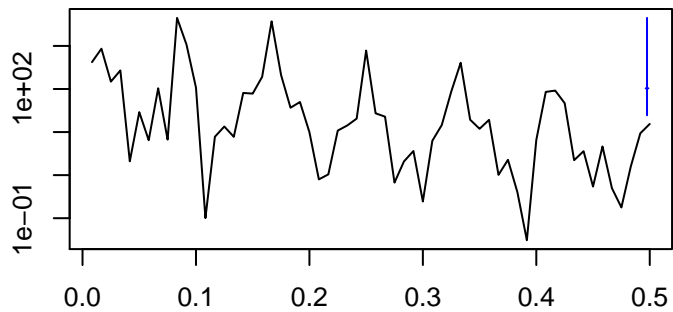

Observed

frequency
bandwidth = 0.00241

Trend

frequency
bandwidth = 0.00267

Seasonal

frequency
bandwidth = 0.00241

Random

frequency
bandwidth = 0.00267