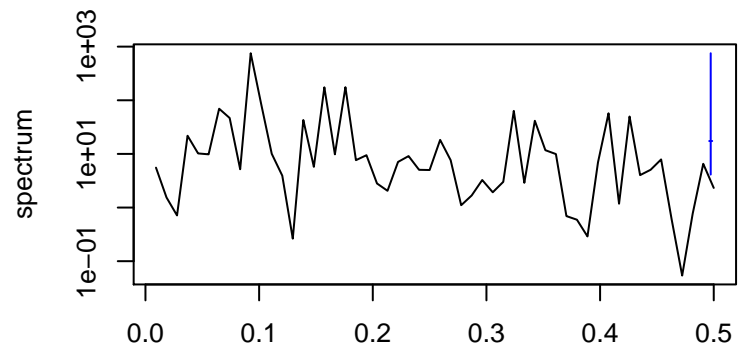

Observed

frequency
bandwidth = 0.00241

Trend

frequency
bandwidth = 0.00267

Seasonal

frequency
bandwidth = 0.00241

Random

frequency
bandwidth = 0.00267