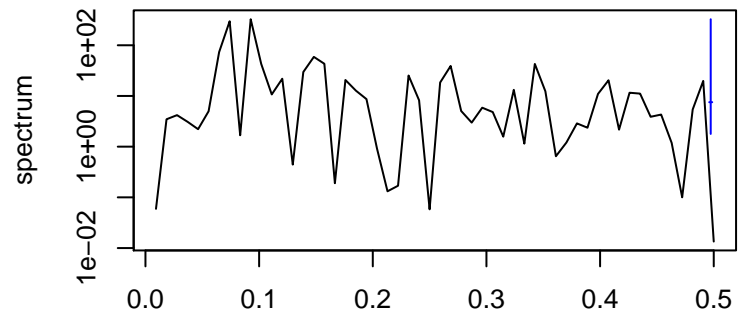

Observed

frequency
bandwidth = 0.00241

Trend

frequency
bandwidth = 0.00267

Seasonal

frequency
bandwidth = 0.00241

Random

frequency
bandwidth = 0.00267