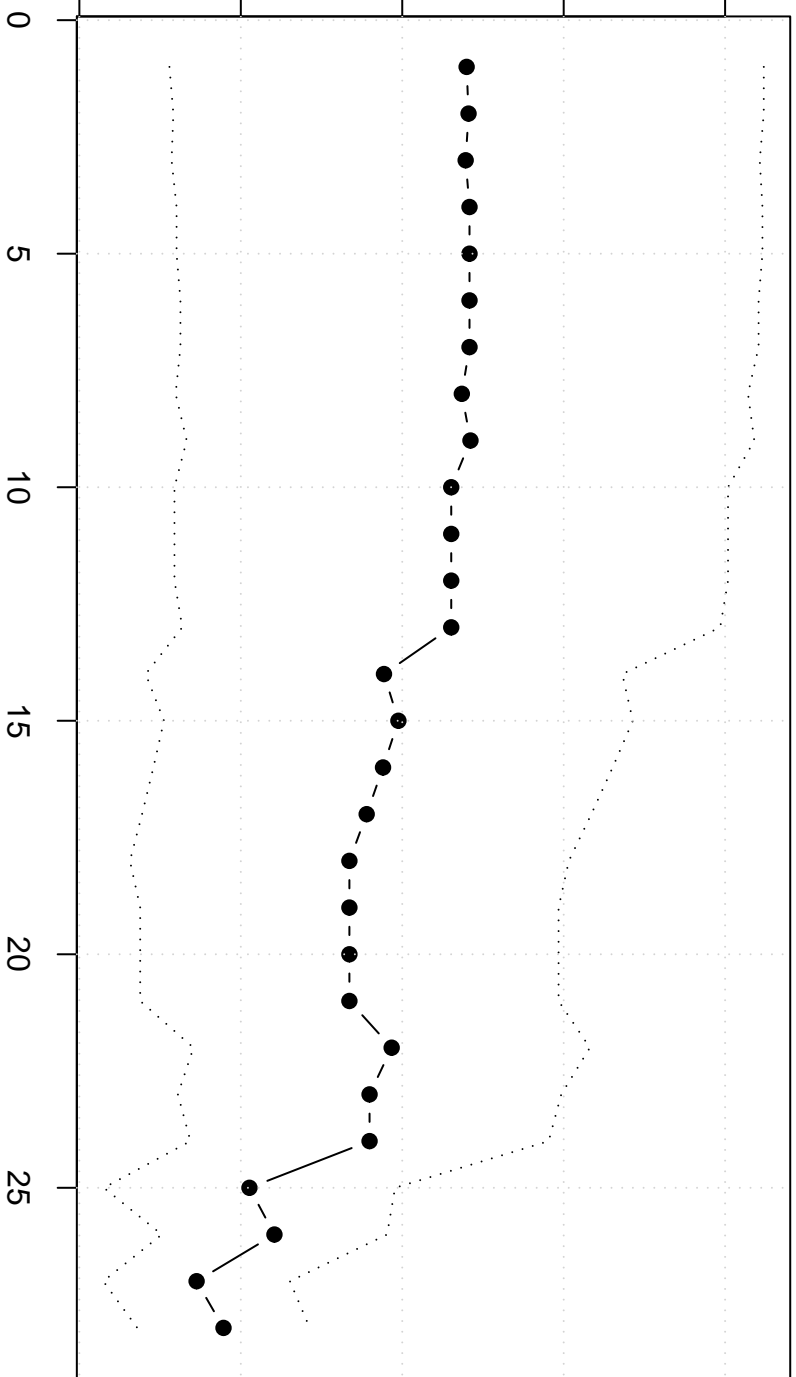

Winsorized Mean(j/n)

122 124 126 128 130

Omzetindicatie product Y