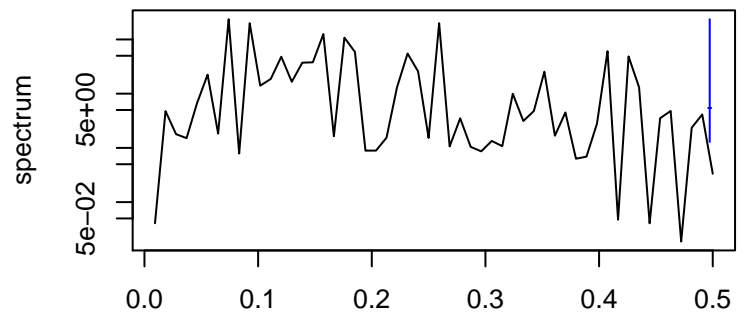

Observed

frequency
bandwidth = 0.00241

Trend

frequency
bandwidth = 0.00267

Seasonal

frequency
bandwidth = 0.00241

Random

frequency
bandwidth = 0.00267