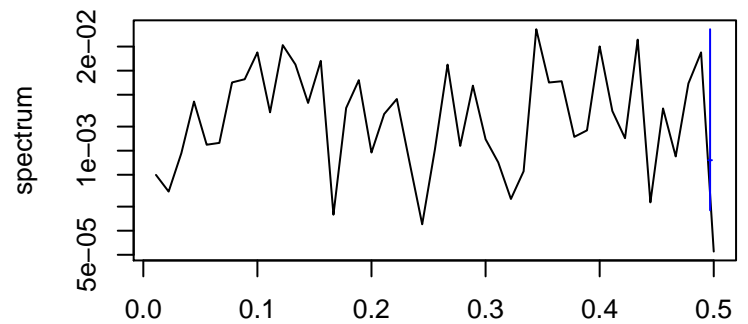

Observed

frequency
bandwidth = 0.00267

Trend

frequency
bandwidth = 0.00321

Seasonal

frequency
bandwidth = 0.00301

Random

frequency
bandwidth = 0.00321