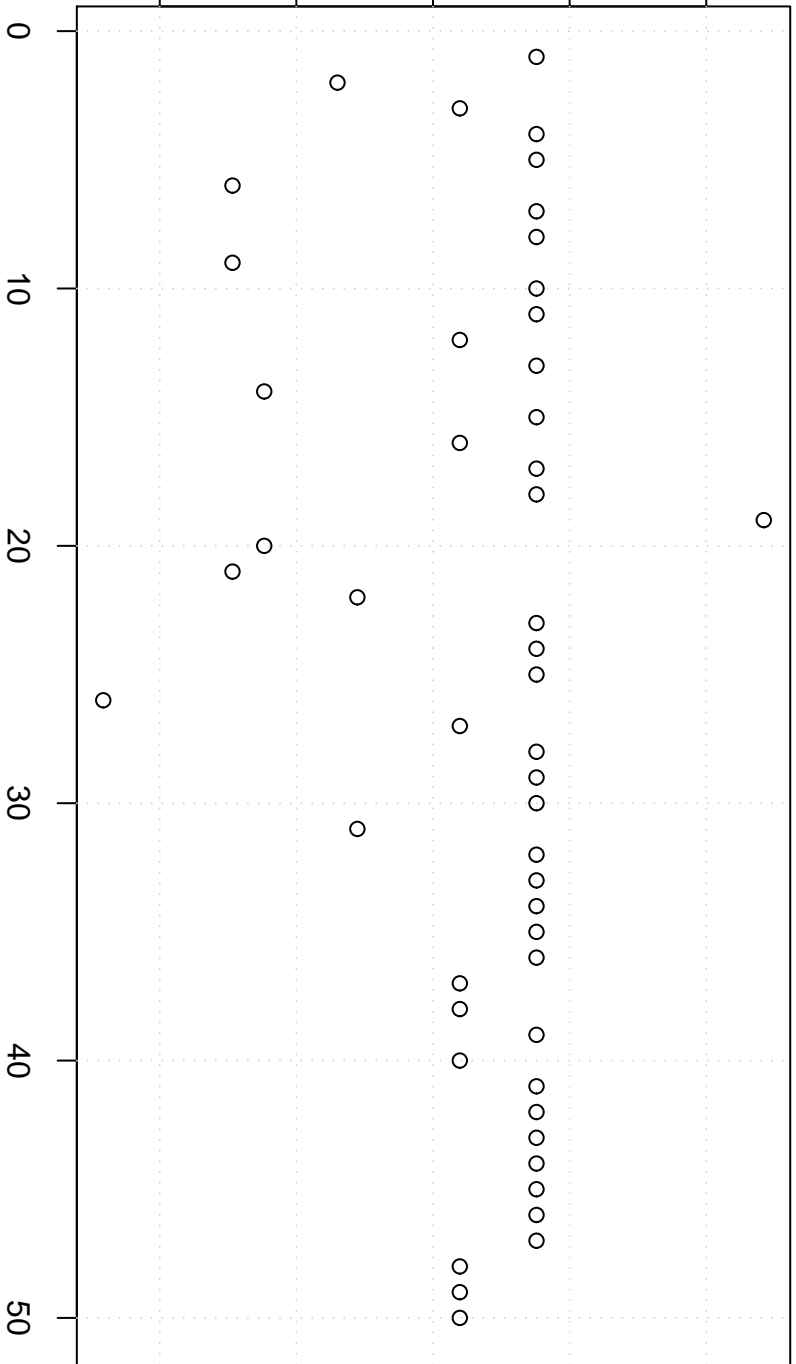

simulated values

22000 24000 26000 28000 30000

Index

Simulation of Midrange