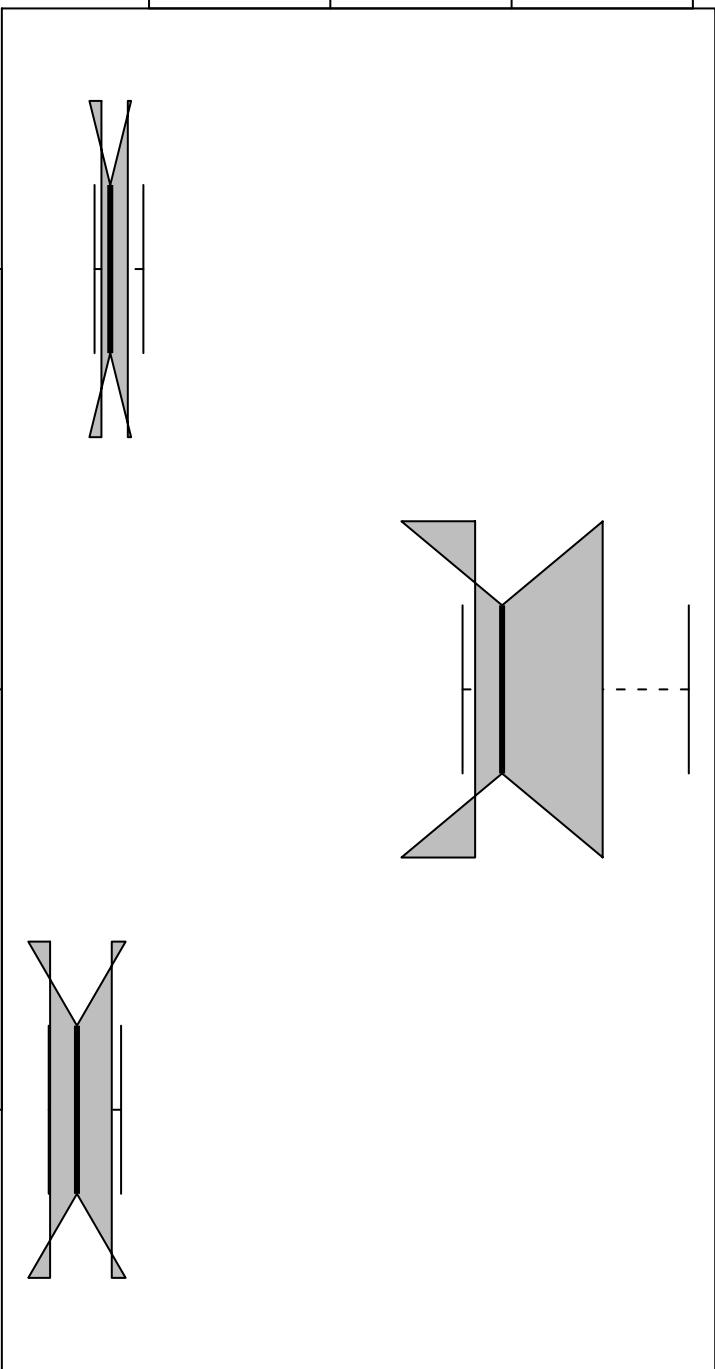

Overall Variability

10000 20000 30000 40000

S.D.

Range

IQR

Notched Box Plots